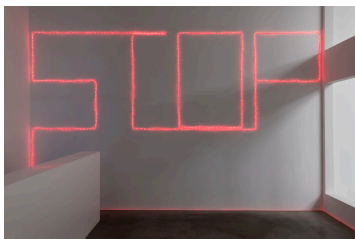

Claire Fontaine *Become a Sea*  
15.12.2023 – 17.02.2024

1.

**Claire Fontaine**

*La mer à boire*, 2023

1000L blue water tank, pump, automatic pressure controller, 20mm flexible hydraulic pipe, wall mounted drinking fountain, 80mm drainage pipes, gerry can, cables, wall mountings and breeze blocks, mains water with 38 grams of salt per litre.  
dimensions variable  
1/1 + 2AP

CLF/I 8

2.

**Claire Fontaine**

*Mediterranean Sea (Unburnt / Burnt)*, 2023

Burnt/unburnt matchsticks, dimensions variable  
288 x 600 cm dimensions variable  
1/1 + 1AP

CLF/I 9

3.

**Claire Fontaine**