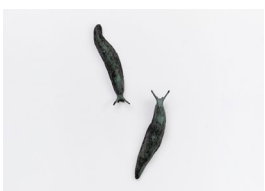

Wilfrid Almendra  
*Labor day IV*, 2024  
Glass, cast aluminum, acrylic  
paint, plants, galvanized steel  
195 x 112 x 14 cm

Wilfrid Almendra  
*Labor day III*, 2024  
Glass, cast aluminum, acrylic  
paint, plants, galvanized steel  
195 x 150 x 14 cm

Wilfrid Almendra  
*Shoes*, 2019/2020  
Cast aluminum, acrylic paint  
Dimensions variable  
AP 1/1 from an edition of 1 + 1 AP

Wilfrid Almendra  
*Sonata XXX*, 2024  
Steel, wood, fabric, glass, yellow  
cathedral glass, plexiglass,  
bronze, lead, silicone, mirror  
64 x 88.5 x 12.5 cm

Wilfrid Almendra  
*Les périphéries de l'essentiel*,  
2024  
Gray rock crust, cast aluminum,  
acrylic paint  
9 x 57.5 x 47 cm

Wilfrid Almendra  
*Labor day I*, 2024  
Glass, cast aluminum, acrylic  
paint, plants, galvanized steel  
201 x 120 x 14 cm

Wilfrid Almendra  
*Sonata XXXI*, 2024  
Steel, galvanized metal sheet,  
aluminum, polystyrene, lead,  
cathedral glass, mirror, silicone  
38 x 52.5 x 11 cm

Wilfrid Almendra  
*Sonata XXIX*, 2024  
Steel, silicone, mirror, lead, brass,  
marble, plants, glass, hardboard  
62 x 74 x 14.5 cm