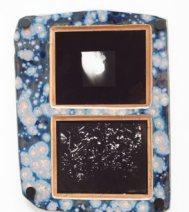

Garden Bender, 2024
Silver gelatin prints and resin on glazed stoneware
12 x 9 x 1 in.