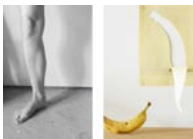

KATHRIN SONNTAG

UNTITLED

2012, 2 inkjet prints

each 65 x 43.3 cm, 25 $\frac{2}{3}$ x 17 in, framed
1/3 + 1AP