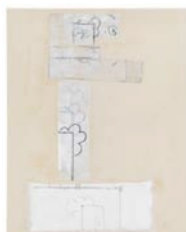

83 x 73 x 6 cm, 32 2/3 x 28 3/4 x 2 1/3 in

CHARLIE HAMMOND

FLEEING FIGURE, THE SWEATING SCOPOPHOBIC
2012, charcoal, collaged canvas / canvas
91.5 x 76.5 cm, 36 x 30 in

CHARLIE HAMMOND

SWEATY BUILD UP
2012, oil, collaged canvas, charcoal / canvas
106.5 x 81.5 cm, 42 x 32 in

CHARLIE HAMMOND

MULTIPLE VEHICULAR PILE-UP, PAINTING WITH MISSING WHEEL
2010, acrylic / canvas
73 x 63 x 3 cm, 28 ¾ x 24 ¾ x 1 ¼ in

CHARLIE HAMMOND

LEFT PIT (SWEAT PAINTING 1)
2011, oil / canvas
121.5 x 91 x 2 cm, 47 ¾ x 35 ¾ x ¾ in

CHARLIE HAMMOND

SWEATY FIGURE AT REST
2012, oil, collaged canvas / canvas
106.5 x 81.5 cm, 42 x 32 in

CHARLIE HAMMOND

SWEATING IN THE LANDSCAPE / ENTERPRISE VALLEY
2012, oil, collaged canvas, charcoal / canvas
117 x 92 cm, 46 x 36 ¼ in