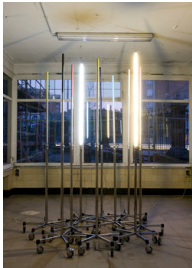

FIAC 2012

CHRISTOPH MEIER

UNTITLED (DISCOTHEQUE)

2009, 6 steel stands, 4 steel stands with fluorescent lamps, lacquer, size variable

CHRISTOPH MEIER

UNTITLED

2012, bonding sheet, tape / FRP composite board, 45.5 x 38 cm