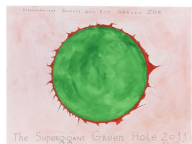

PAVEL PEPPERSTEIN
THE SUPERGIGANT GREEN HOLE 2011
2011, watercolour / paper, 30 x 40 cm, framed 48 x 59.5 cm