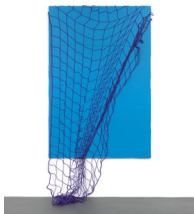

MICHELE DI MENNA
GOLDEN ARM
2010, paper-mâché, gold leaf, chicken wire, zip tie, 100 x 30 x 30 cm

SIMON DYBBROE MØLLER
ABSTRACT FOR A HOUSE THAT IS NOT
2010, felt carpet, size variable

SIMON DYBBROE MØLLER
THE CATCH
2011, acrylic, plastic net / canvas, 200 x 140 cm

SIMON DYBBROE MØLLER
THE CATCH
2011, acrylic, plastic net / canvas, 200 x 140 cm

SIMON DYBBROE MØLLER
THE CATCH
2011, acrylic, plastic net / canvas, 180 x 120 cm

SIMON DYBBROE MØLLER
THE CATCH
2011, acrylic, plastic net / canvas, 180 x 120 cm