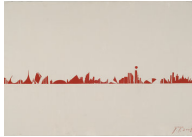

SIMON DYBBROE MØLLER
THE CATCH
2011, acrylic, plastic net / canvas, 200 x 140 cm

SIMON DYBBROE MØLLER
THE CATCH
2011, acrylic, plastic net / canvas, 180 x 120 cm

SIMON DYBBROE MØLLER
THE CATCH
2011, acrylic, plastic net / canvas, 180 x 120 cm