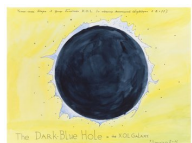

SIMON DYBBROE MØLLER
THE CATCH
2011, acrylic, plastic net / canvas, 200 x 140 cm

SIMON DYBBROE MØLLER
THE CATCH
2011, acrylic, plastic net / canvas, 180 x 120 cm

SIMON DYBBROE MØLLER
THE CATCH
2011, acrylic, plastic net / canvas, 180 x 120 cm

PAVEL PEPPERSTEIN
THE DARK-BLUE HOLE IN THE X.O.L. GALAXY
2011, watercolour / paper, 30 x 40 cm, framed 48 x 59.5 cm

PAVEL PEPPERSTEIN
THE SUPERGIGANT LIGHTFULL HOLE IN THE CENTER OF LINN
GALAXY
2011, watercolour / paper, 30 x 40 cm, framed 48 x 59.5 cm