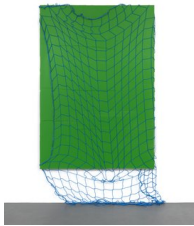

SIMON DYBBROE MØLLER
THE CATCH
2011, acrylic, plastic net / canvas, 200 x 140 cm