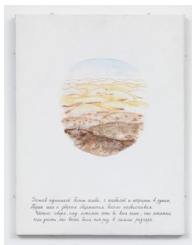

INSPECTION MEDICAL HERMENEUTICS (SERGEI ANUFRIEV, YURI LEIDERMAN, PAVEL PEPPERSTEIN)
PARAMEN # 21
1994, acrylic / canvas, 65 x 50 cm