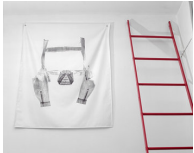

ARTISSIMA 2011

KATE DAVIS
PROPOSE (I)
2005, silkscreen / cotton, 110 x 80 cm, ladder, dimensions variable

KATE DAVIS
PLAYER (FIRST ACT)
2005, etching, 49 x 54 cm, steering wheel, approx. 40 x 40 cm

SIMON DYBBROE MØLLER
THE CATCH
2011, acrylic, plastic net / canvas, 200 x 140 cm

SIMON DYBBROE MØLLER
THE NORMAN MAILER PARADOX IV
2011, satellite dish, hemp rope, air mattresses, dimensions variable

ALBRECHT SCHÄFER
SCHEIBENWISCHER 1
2011, acrylic / paper, 150 x 150 cm

ALBRECHT SCHÄFER
SCHEIBENWISCHER 2
2011, acrylic / paper, 150 x 150 cm