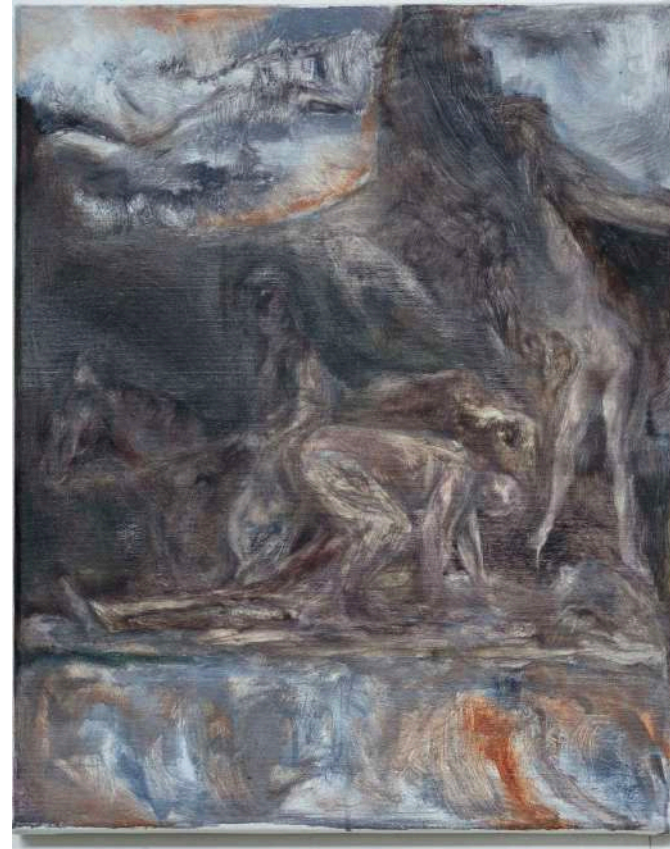

17 - 19 NOVEMBER 2023

JIEXPO KEMAYORAN
JAKARTA
INDONESIA

PHOTOS COURTESY OF THE ARTISTS AND ROH

ROH

NADYA JIWA

Tenung
2022
Oil on canvas
40 × 30 cm

ROH

NADYA JIWA

*A Woman Carrying a Man on Her Back, a Painting
of Jatayu Fighting Rahwana for Sita*

2022

Oil on canvas

60 × 50 cm

ROH

BASEL SOCIAL CLUB

BANNY JAYANATA
NADYA JIWA

21 – 25 MARCH 2023