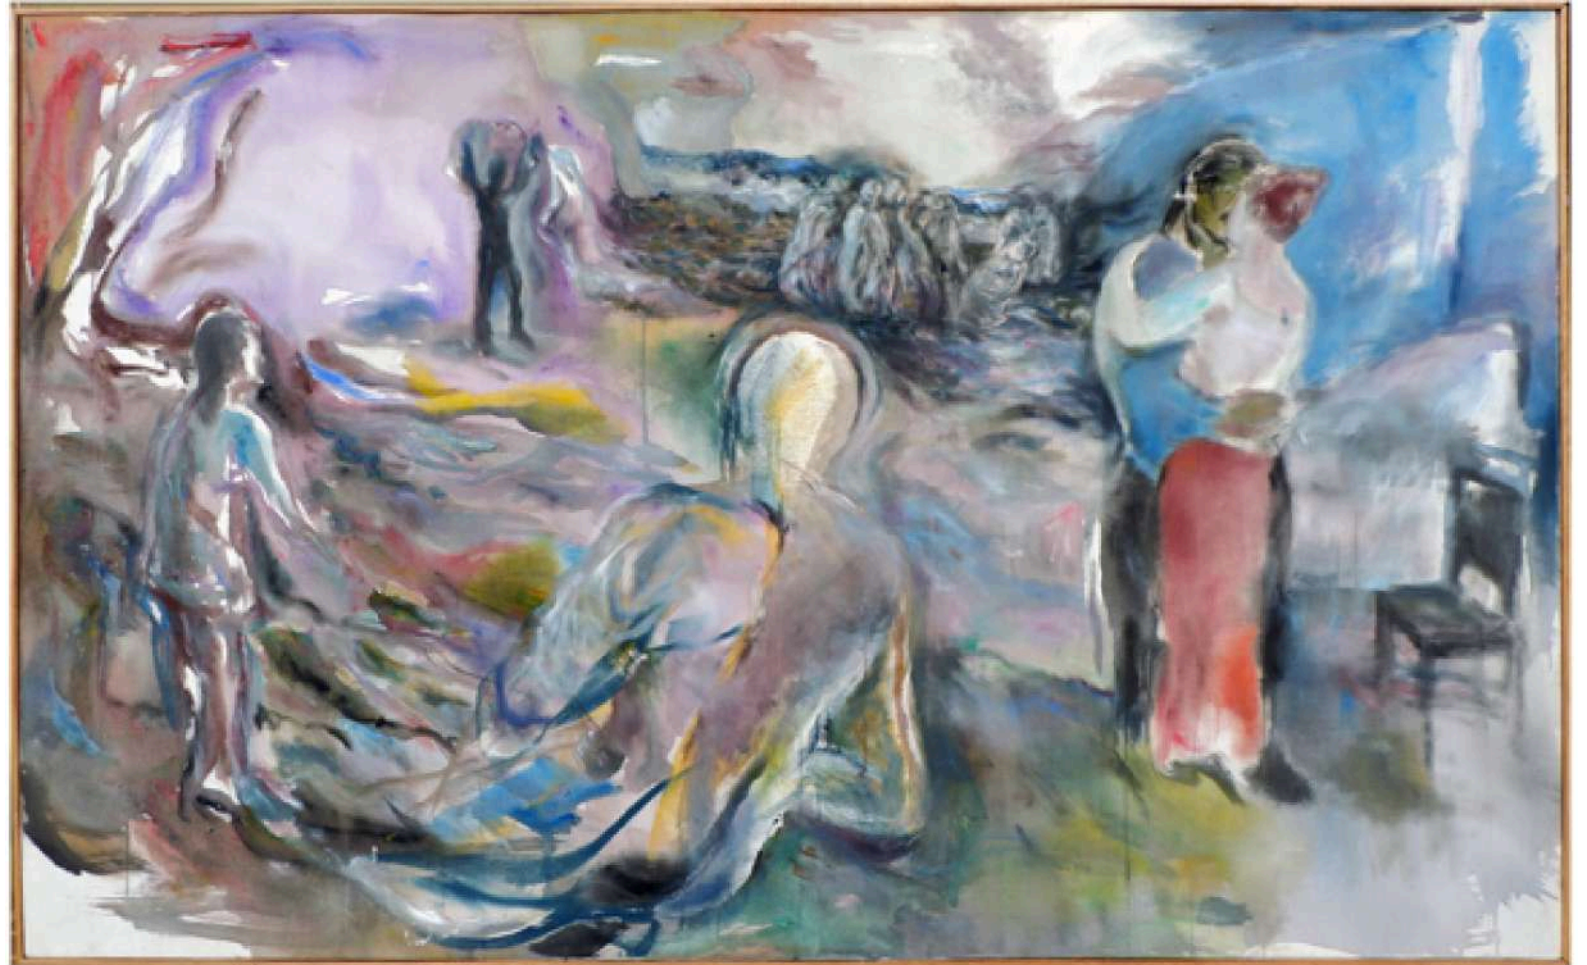

ROH

NADYA JIWA

Memungut yang Lekang
Picking the Oblivion
2017
Oil on canvas
180 × 150 cm

ROH

NADYA JIWA

Dibalut Rindu, Diseka Biru
(Wrapped in Yearning, Bathed in Blue)
2017
Oil on canvas
120 × 100 cm

ROH

NADYA JIWA

Dibalut Rindu, Diseka Biru
(Wrapped in Yearning, Bathed in Blue)
2017
Oil on canvas
120 × 100 cm

ROH

NADYA JIWA

Perihal Sepi
State in Silence
2017
Oil on canvas
120 × 100 cm

ROH

NADYA GIWA

Bukanlah Redam Membuat Ceruk yang Gaduh
(Isn't Silence Craving Nuisance in a Cave)