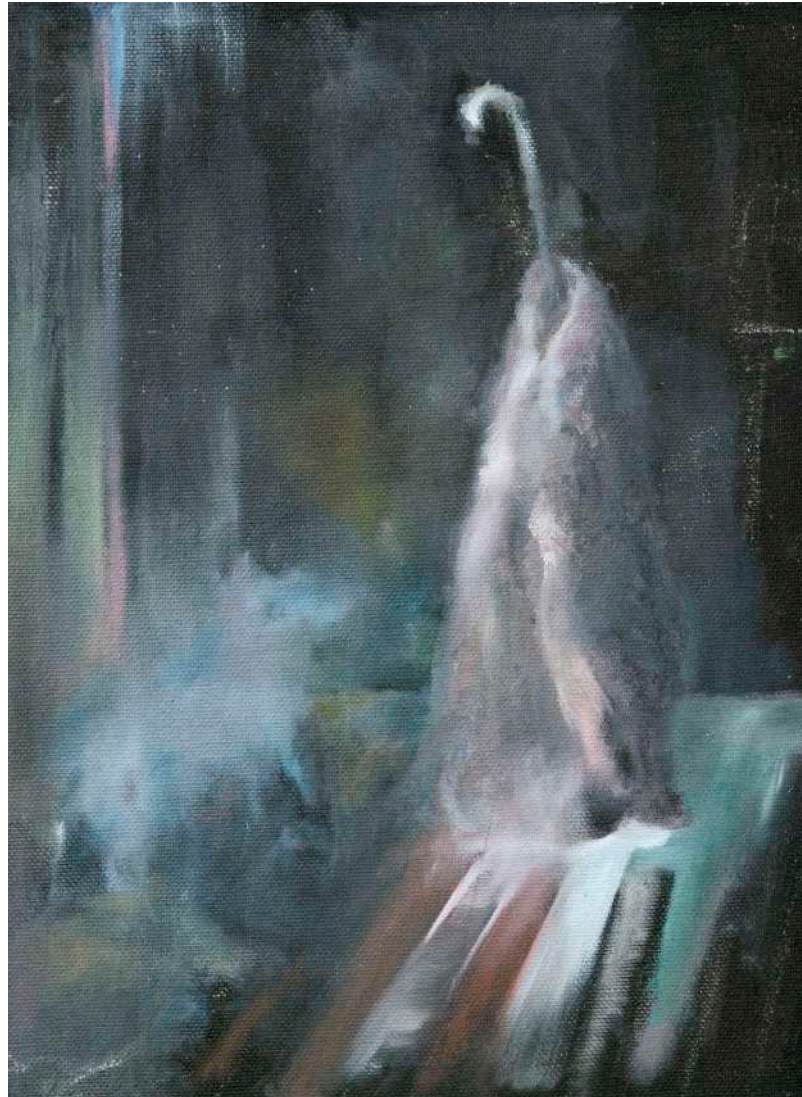

ROH

NADYA JIWA

Here Comes Beacon
2016
Oil on canvas
29.5 × 29.5 cm

ROH

NADYA JIWA

Involuntary Enemies
2017
Oil on canvas
35 × 25 cm

ROH

NADYA JIWA