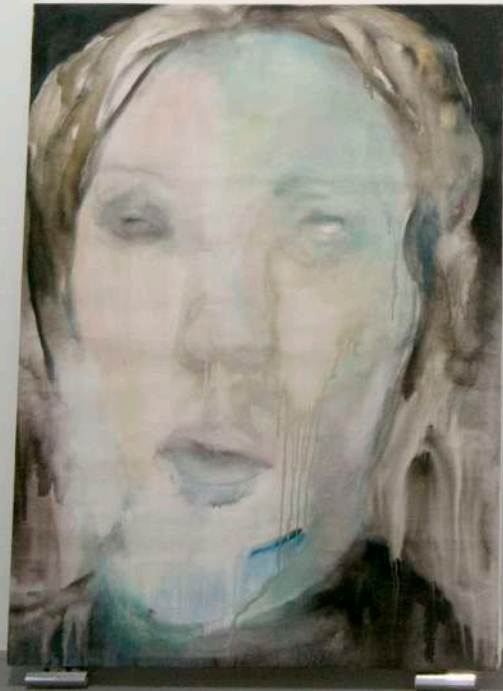

A-18

ROH Projects Projects
Jakarta