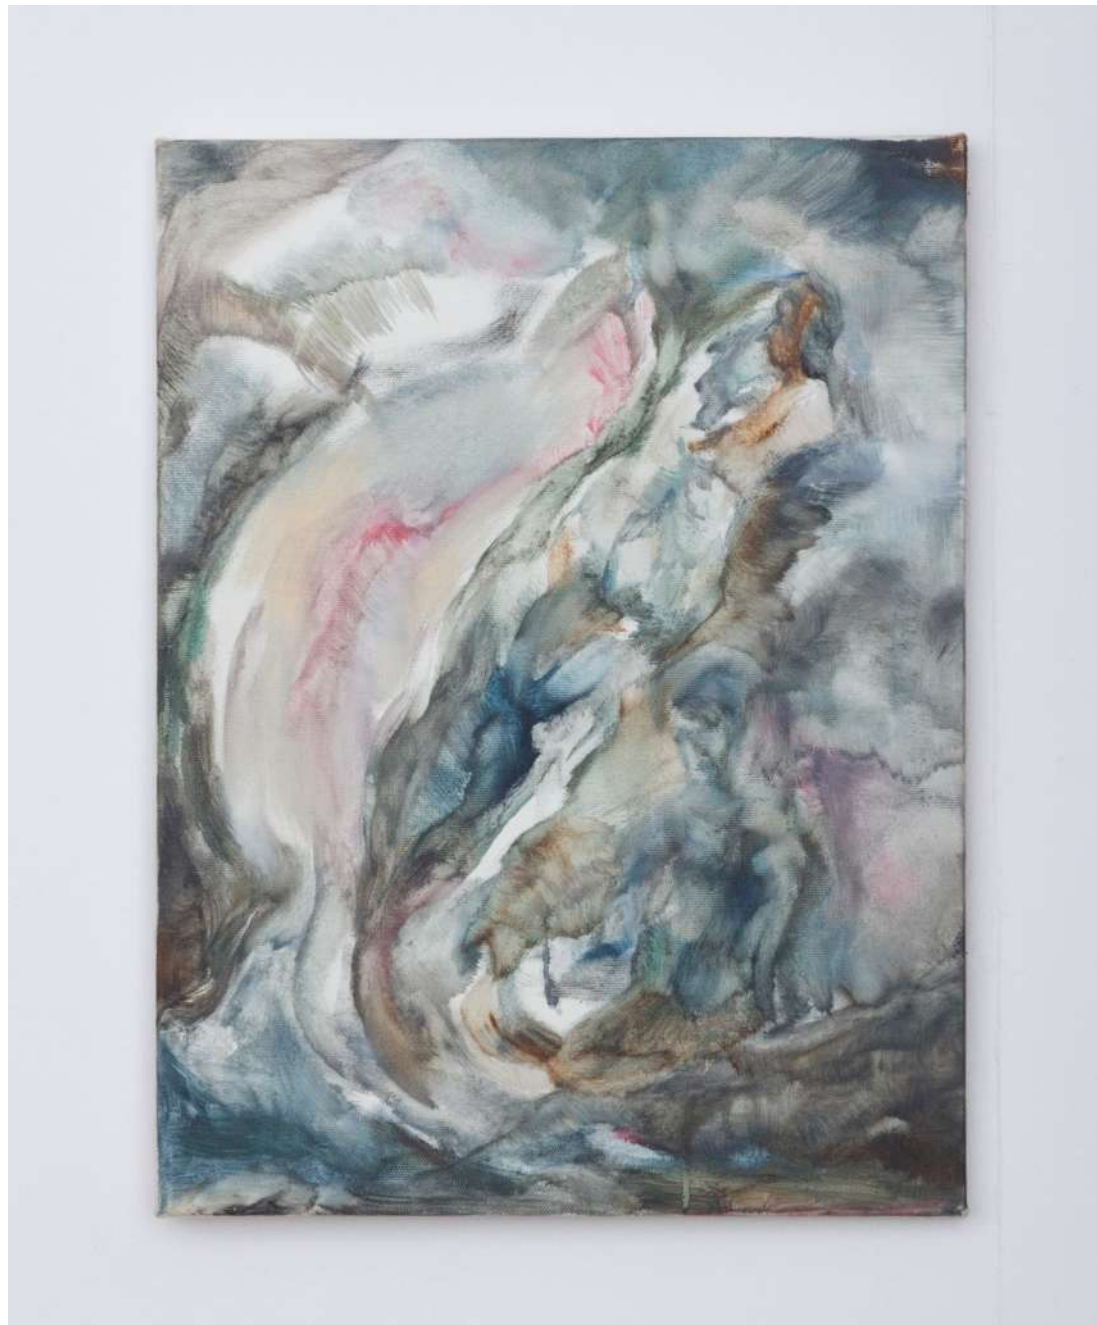

ONLINE PRESENTATION

PHOTOS COURTESY OF THE ARTISTS AND ROH

ROH

NADYA JIWA

Sculpture Rupture
2020
Oil on canvas
40 × 30 cm

ROH

NADYA JIWA

Rigor, Sculpture
2021
Oil on canvas
50 × 40 cm