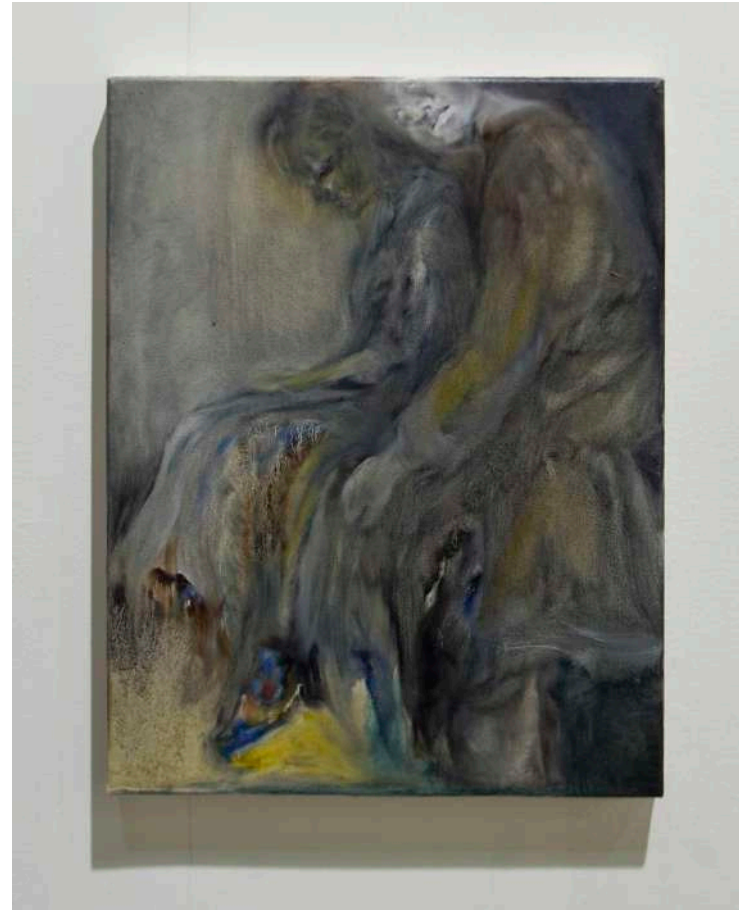

ROH

NADYA JIWA

Isyarat
2022
Oil on canvas
40 × 30 cm