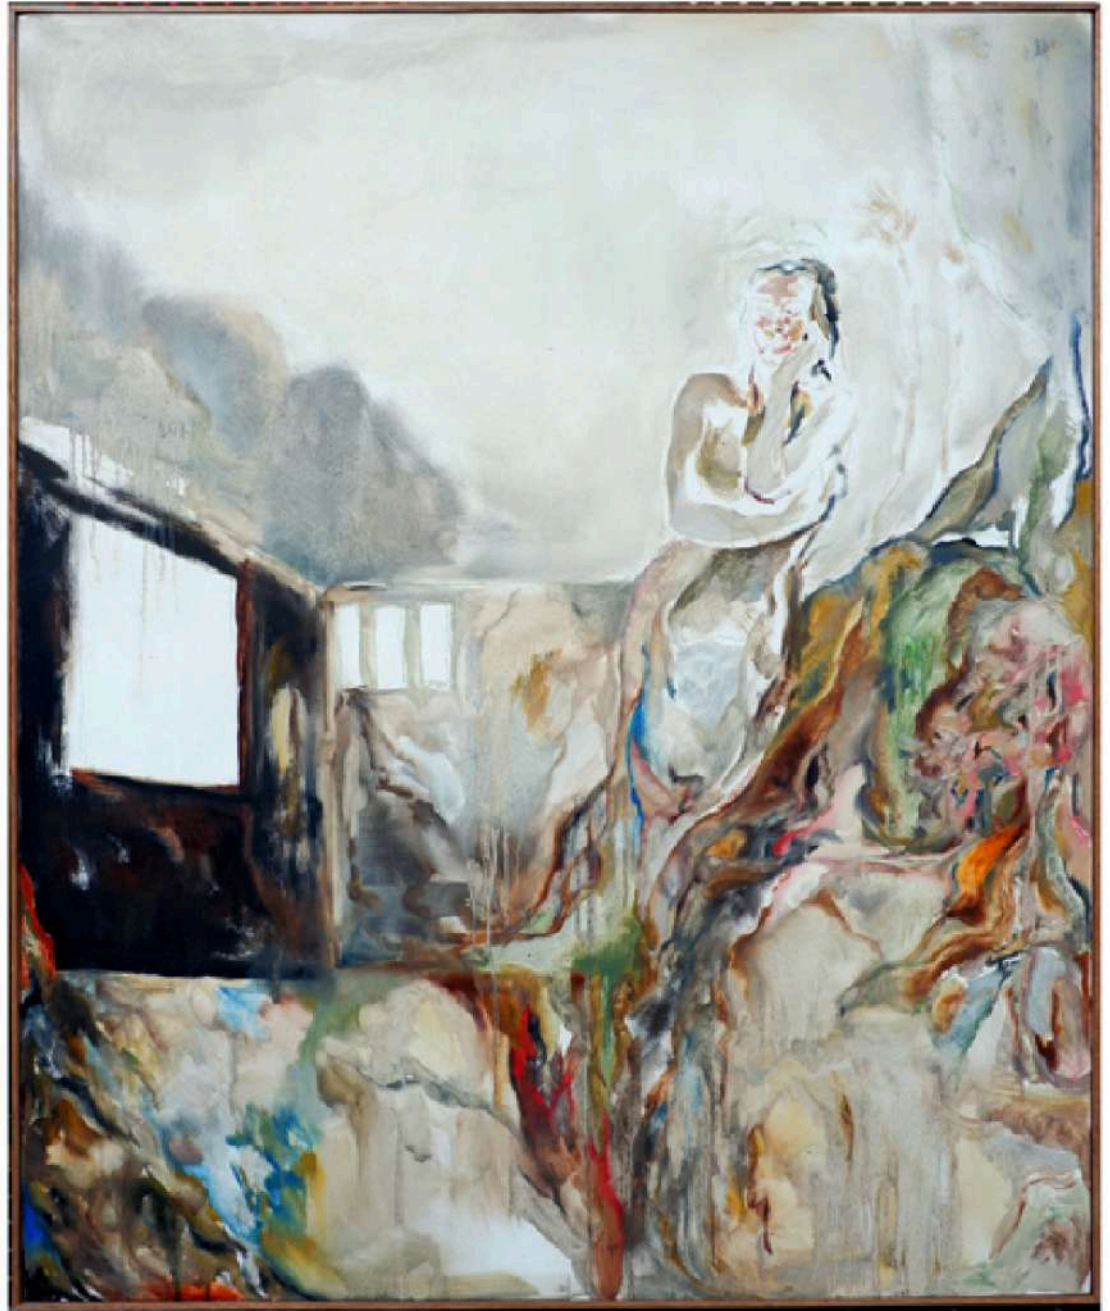

ROH

NADYA JIWA

Memungut yang Lekang
Picking the Oblivion
2017
Oil on canvas
180 × 150 cm

ROH

NADYA JIWA

Dibalut Rindu, Diseka Biru
(Wrapped in Yearning, Bathed in Blue)
2017
Oil on canvas
120 × 100 cm

ROH

NADYA JIWA

Dibalut Rindu, Diseka Biru
(Wrapped in Yearning, Bathed in Blue)
2017
Oil on canvas
120 × 100 cm

ROH

NADYA JIWA

Perihal Sepi
State in Silence
2017
Oil on canvas
120 × 100 cm

ROH

NADYA GIWA

Bukanlah Redam Membuat Ceruk yang Gaduh
(Isn't Silence Craving Nuisance in a Cave)