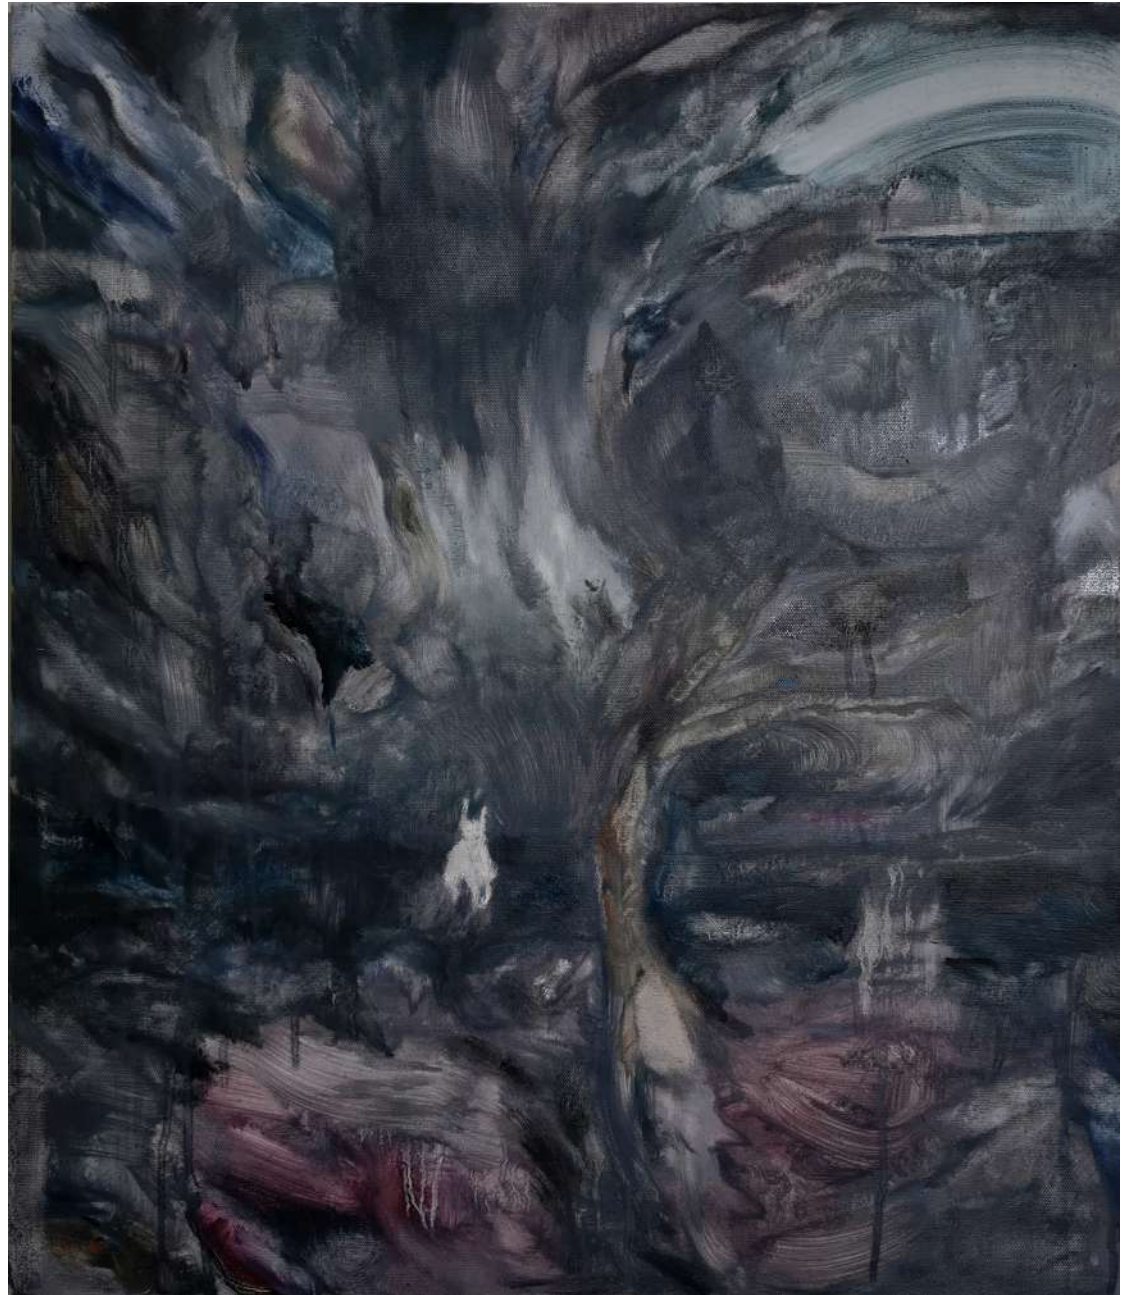

ROH

NADYA JIWA

Peristiwa/Adegan
(Incident/Scene)
2020
Oil on canvas
60 × 40 cm