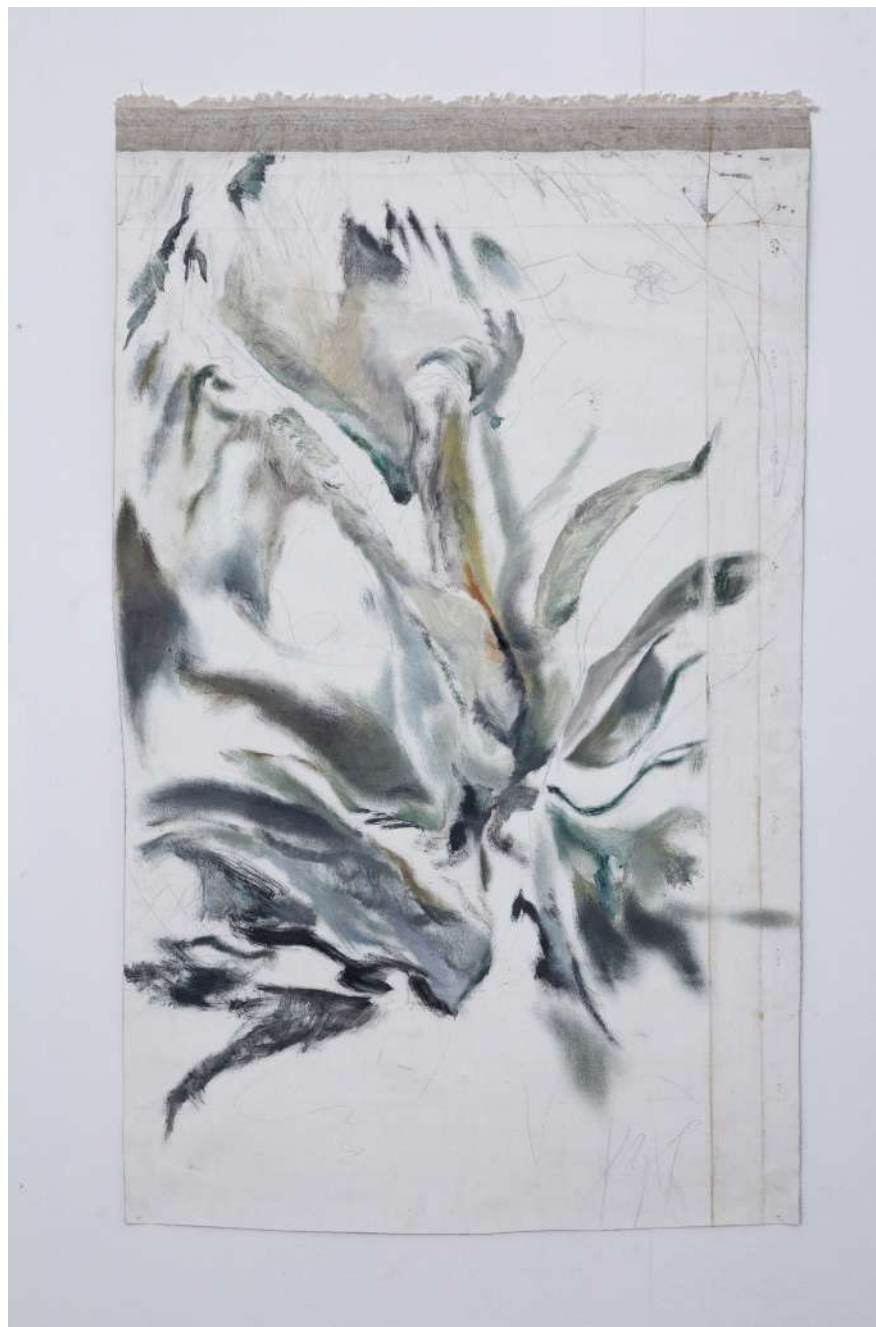

ROH

NADYA JIWA

Carcass
2021
Oil on canvas
80 × 50 cm