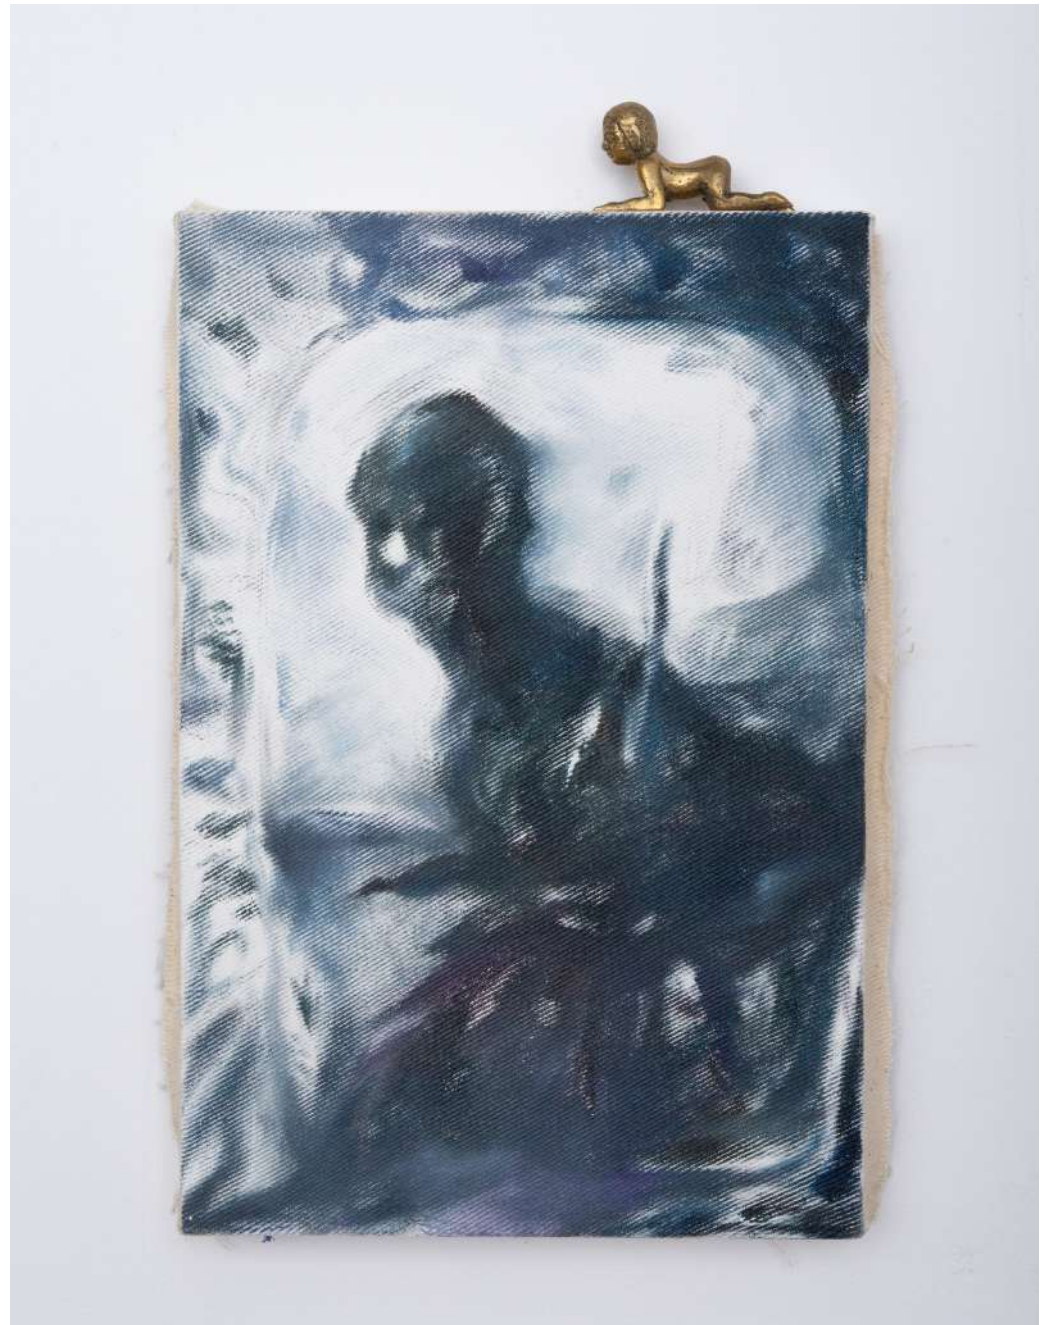

After Dark (Remediation)
2021
Oil on canvas
20 × 20 cm

ROH

NADYA JIWA

Carcass
2021
Oil on canvas
80 × 50 cm

ROH

NADYA JIWA

Be And It Is
2021
Oil on canvas
30 × 20 cm

ROH