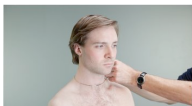

SIMON DYBBROE MØLLER

UNTITLED (HOW DOES IT FEEL)

2014, Full HD Video, colour, sound, 8:20 min, loop, format variable
3/3 + 1 AP