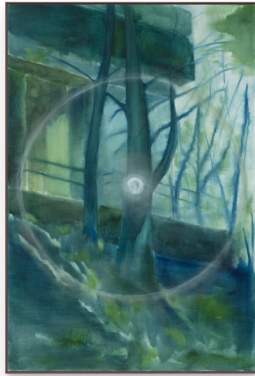

*Annunciation, 2020*  
Oil on canvas  
202.8 x 135.7 x 5.6 cm

*Revolution of Night, 2020*  
Oil on canvas  
185.3 x 125.1 x 5.6 cm

*Zone Negative*, 2020  
Oil on drywall  
Dimensions variable

*Memory of a Landscape*, 2020  
Oil on canvas  
42.3 x 32.2 x 5.6 cm

*Woman and Child*, 2020  
Oil on canvas,  
92.2 x 62.3 x 5.6 cm

*Spirit of an Eye*, 2020  
Oil on canvas  
42.3 x 32.2 x 5.6 cm

*Before a Mirror, 2020*

Oil on canvas

42.3 x 32.2 x 5.6 cm

*Ancient of Days (Descending Elephant Fish), 2020*

Oil on canvas

202.8 x 135.7 x 5.6 cm

*Vortices, 2020*

Oil on canvas

202.8 x 135.7 x 5.6 cm

*Double of a Composition, 2019*

Oil on canvas

92.2 x 62.3 x 5.6 cm