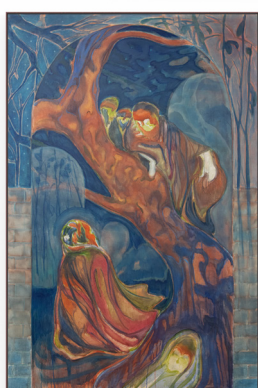

*Annunciation, 2020*  
Oil on canvas  
202.8 x 135.7 x 5.6 cm

*Revolution of Night, 2020*  
Oil on canvas  
185.3 x 125.1 x 5.6 cm

*Zone Negative*, 2020  
Oil on drywall  
Dimensions variable

*Memory of a Landscape*, 2020  
Oil on canvas  
42.3 x 32.2 x 5.6 cm

*Woman and Child*, 2020  
Oil on canvas,  
92.2 x 62.3 x 5.6 cm

*Spirit of an Eye*, 2020  
Oil on canvas  
42.3 x 32.2 x 5.6 cm

*Before a Mirror, 2020*

Oil on canvas

42.3 x 32.2 x 5.6 cm

*Ancient of Days (Descending Elephant Fish), 2020*

Oil on canvas

202.8 x 135.7 x 5.6 cm

*Vortices, 2020*

Oil on canvas

202.8 x 135.7 x 5.6 cm

*Double of a Composition, 2019*

Oil on canvas

92.2 x 62.3 x 5.6 cm