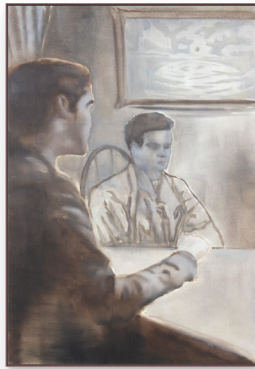

*Annunciation, 2020*  
Oil on canvas  
202.8 x 135.7 x 5.6 cm

*Revolution of Night, 2020*  
Oil on canvas  
185.3 x 125.1 x 5.6 cm

*Zone Negative*, 2020  
Oil on drywall  
Dimensions variable

*Memory of a Landscape*, 2020  
Oil on canvas  
42.3 x 32.2 x 5.6 cm

*Woman and Child*, 2020  
Oil on canvas,  
92.2 x 62.3 x 5.6 cm

*Spirit of an Eye*, 2020  
Oil on canvas  
42.3 x 32.2 x 5.6 cm

*Before a Mirror, 2020*

Oil on canvas

42.3 x 32.2 x 5.6 cm

*Ancient of Days (Descending Elephant Fish), 2020*

Oil on canvas

202.8 x 135.7 x 5.6 cm

*Vortices, 2020*

Oil on canvas

202.8 x 135.7 x 5.6 cm

*Double of a Composition, 2019*

Oil on canvas

92.2 x 62.3 x 5.6 cm

*New Sun, 2020,*  
Oil on canvas  
122.2 x 81.4 x 5.6 cm

*Men at Dinner Table, 2018*  
Oil on canvas  
120.5 x 82.3 x 5.6 cm

*Woman and Man, 2017*  
Oil on canvas  
42.3 x 32.2 x 5.6 cm