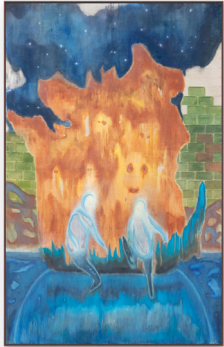

Empty Gallery  
3 Yue Fung Street  
18th & 19th Floor  
Tin Wan, Hong Kong

*Vortices*  
Henry Shum  
September 26 – November 21, 2020

*Dream Construction, 2020*  
Oil on canvas,  
185.3 x 125.1 x 5.6 cm

*Annunciation, 2020*  
Oil on canvas  
202.8 x 135.7 x 5.6 cm

*Revolution of Night, 2020*  
Oil on canvas  
185.3 x 125.1 x 5.6 cm

*Zone Negative*, 2020  
Oil on drywall  
Dimensions variable

*Memory of a Landscape*, 2020  
Oil on canvas  
42.3 x 32.2 x 5.6 cm

*Woman and Child*, 2020  
Oil on canvas,  
92.2 x 62.3 x 5.6 cm

*Spirit of an Eye*, 2020  
Oil on canvas  
42.3 x 32.2 x 5.6 cm

*Before a Mirror, 2020*

Oil on canvas

42.3 x 32.2 x 5.6 cm

*Ancient of Days (Descending Elephant Fish), 2020*

Oil on canvas

202.8 x 135.7 x 5.6 cm

*Vortices, 2020*

Oil on canvas

202.8 x 135.7 x 5.6 cm

*Double of a Composition, 2019*

Oil on canvas

92.2 x 62.3 x 5.6 cm