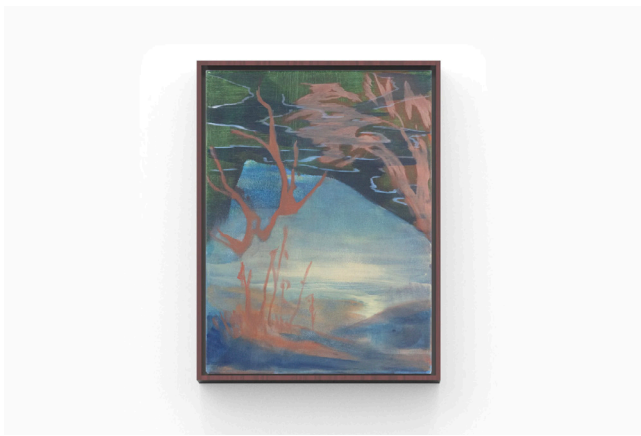

Empty Gallery  
3 Yue Fung Street  
18th & 19th Floor  
Tin Wan, Hong Kong

*Vortices*  
Henry Shum  
September 26 – November 21, 2020

*Dream Construction, 2020*  
Oil on canvas,  
185.3 x 125.1 x 5.6 cm

*Annunciation, 2020*  
Oil on canvas  
202.8 x 135.7 x 5.6 cm

*Revolution of Night, 2020*  
Oil on canvas  
185.3 x 125.1 x 5.6 cm

*Zone Negative*, 2020  
Oil on drywall  
Dimensions variable

*Memory of a Landscape*, 2020  
Oil on canvas  
42.3 x 32.2 x 5.6 cm

*Woman and Child*, 2020  
Oil on canvas,  
92.2 x 62.3 x 5.6 cm

*Spirit of an Eye*, 2020  
Oil on canvas  
42.3 x 32.2 x 5.6 cm

*Before a Mirror, 2020*

Oil on canvas

42.3 x 32.2 x 5.6 cm

*Ancient of Days (Descending Elephant Fish), 2020*

Oil on canvas

202.8 x 135.7 x 5.6 cm

*Vortices, 2020*

Oil on canvas

202.8 x 135.7 x 5.6 cm

*Double of a Composition, 2019*

Oil on canvas

92.2 x 62.3 x 5.6 cm