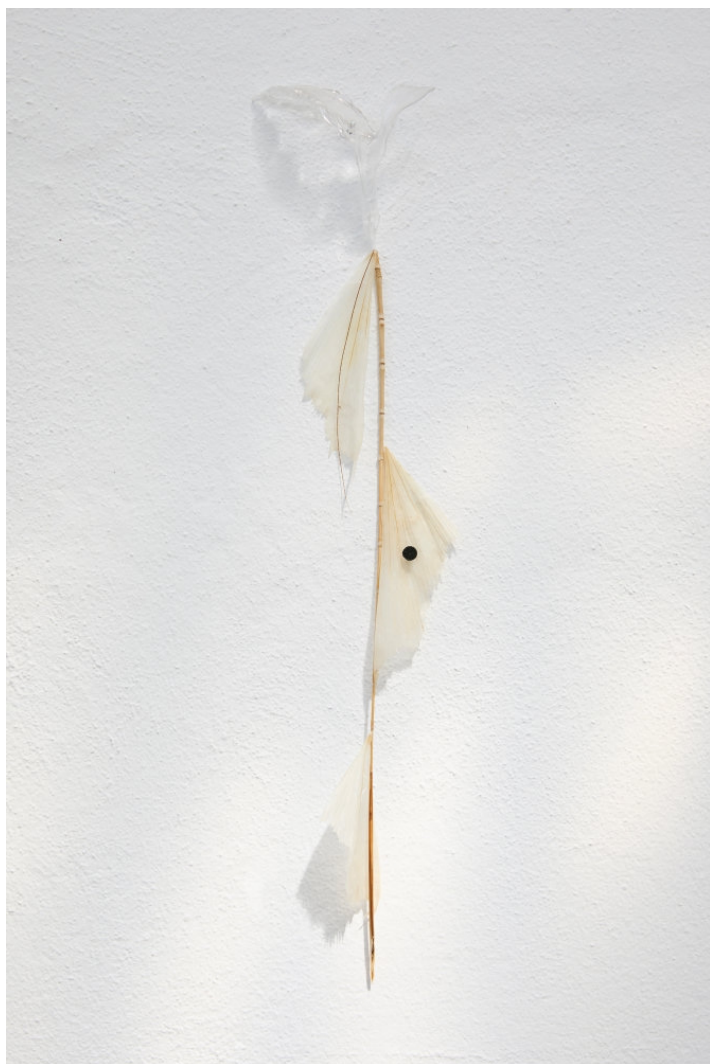

Luca Vanello

Unaware scribbles undress like foliage veins (Fragments 3), 2023

Various plants processed by removing chlorophyll, materially reversed 3D print, moulded PETG
40 x 10 x 4 cm
(LV002)