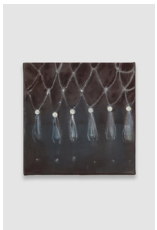

35 x 35 cm
(AR013)

Anna Ruth
Saliva, 2024
Acryl & pigments on canvas

150 x 150 cm
(AR012)

Anna Ruth
Vases I, 2024
Acryl on canvas

35 x 35 cm
(AR011)

Anna Ruth
Pearls Net, 2024
Acryl & pigments on canvas

35 x 35 cm
(AR010)