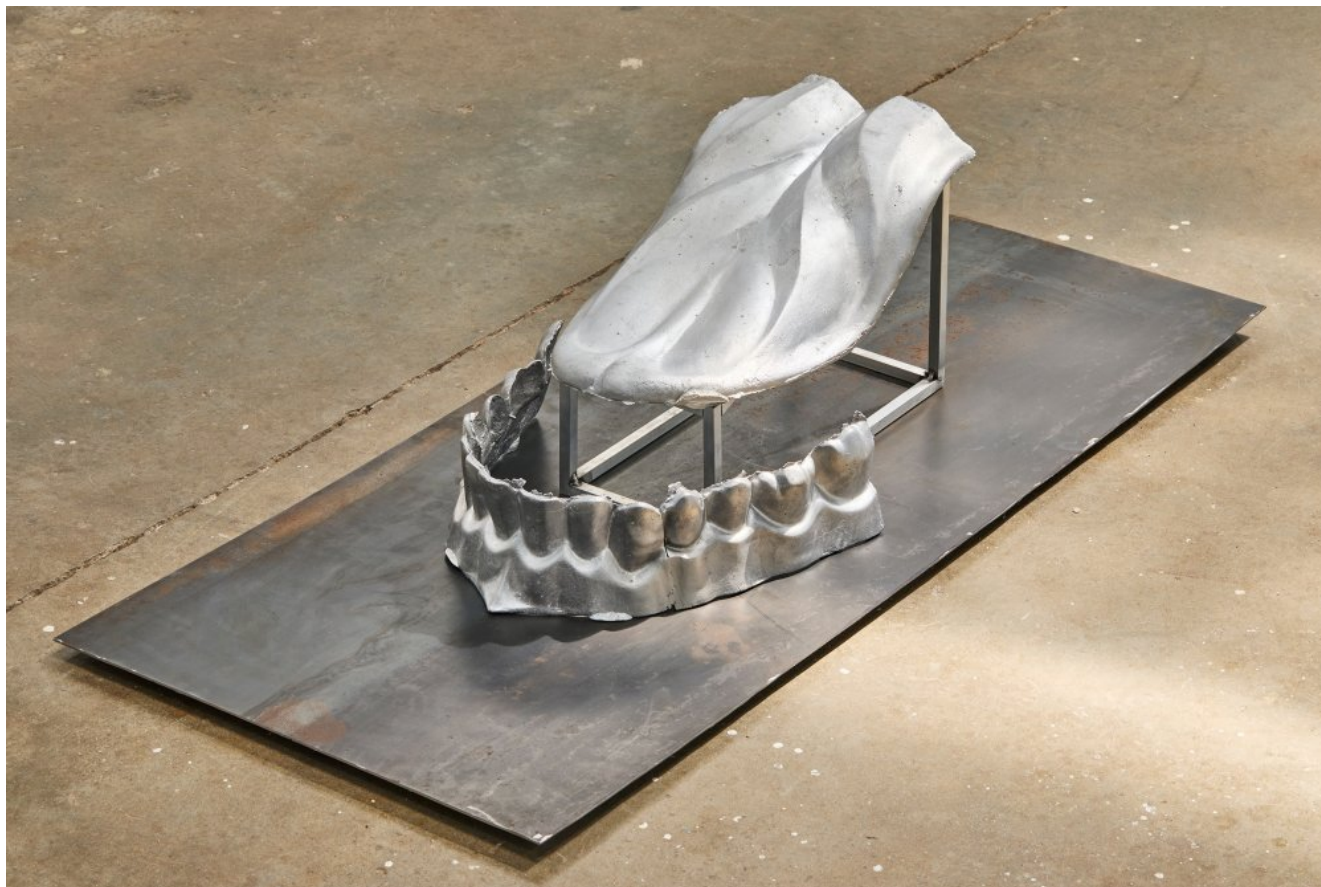

25 x 30 x 15 cm
(PP005)

Panos Profitis
Flies have sex, 2024

3d prints, metal, flags, resin, black quartz sand

35 x 45 x 20 cm
(PP003)

Panos Profitis
Double meaning, 2024

Cast aluminium and aluminium pipes

60 x 65 x 50cm
(PP002)