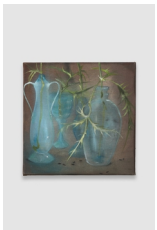

Anna Ruth
Vases I, 2024
Acryl on canvas

35 x 35 cm
(AR011)