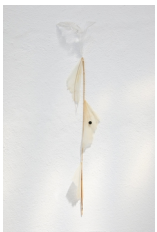

Luca Vanello

Unaware scribbles undress like foliage veins (Fragments 3), 2023

Various plants processed by removing chlorophyll, materially reversed 3D print, moulded PETG
40 x 10 x 4 cm
(LV002)