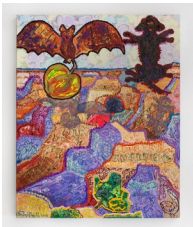

REBECCA CAMACHO PRESENTS

Beasties

20 July through 24 August 2024

Dorian Reid
Wildfire, 2024
Glazed ceramic, steel, and American flag
bandana
30 1/2 x 39 x 13 inches
77.5 x 99.1 x 33 cm

Nickola Pottinger
Duppy x Redhills, 2023
Paper Pulp, Fiber Glass, Pigments, Oil Pastels,
Gold leaf, felt, tears and a hair bauble
32 x 20 x 8 inches
81.3 x 50.8 x 20.3 cm

Dorian Reid
Puff, 2024
Glazed ceramic
14 x 6 x 7 inches
35.6 x 15.2 x 17.8 cm

Maija Peebles-Bright
*Woofus Vitruvius and Bat Apple in the White
Elephant Sky Over the Teeming Canyon*, 2008
Acrylic and glitter on canvas
30 x 24 inches
76.2 x 61 cm

Jane Margarete
Baby Waterfall, 2024
Glazed ceramic
27 x 9 x 3 inches
68.6 x 22.9 x 7.6 cm

REBECCA CAMACHO PRESENTS

Kyle Kilty
Shy as a Shadow, 2023
Acrylic and oil on canvas
39 1/2 x 31 5/8 inches
100.3 x 80.3 cm