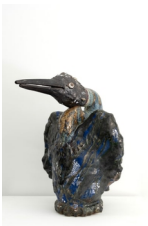

Karin Gulbran
Love Bird
Glazed ceramic
20 1/2 x 15 x 18 3/4 inches
52.1 x 38.1 x 47.6 cm