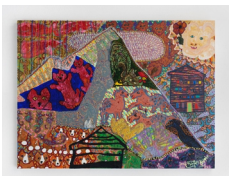

Maija Peebles-Bright
Love Whaley Lassen, 2016
Acrylic, glitter, gauze, cotton thread and yarn on
canvas
36 x 48 inches
91.4 x 121.9 cm