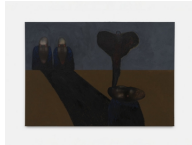

Léon Spilliaert
Silhouette d'arbres en hiver, Hautes Fagnes, 1940
watercolor, pen and India ink on paper
50 x 63 cm
19 3/4 x 24 3/4 in
MW.LSP.014

Pol Taburet
Karaoke, 2024
acrylic, alcohol based paint and oil pastel on canvas
97 x 140 cm
38 1/4 x 55 1/8 in
MW.PTA.102