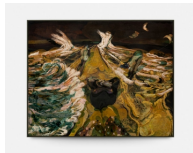

Guglielmo Castelli
Coarse salt, 2024
oil on canvas
120 x 150 cm
47 1/4 x 59 in
MW.GCA.121