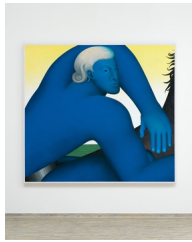

Vojtěch Kovařík
Castor tames his horse, 2024
acrylic and sand on canvas
200 x 220 x 6 cm
78 3/4 x 86 5/8 x 2 3/8 in
MW.VKO.106