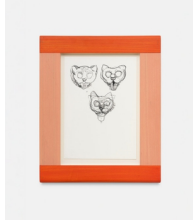

Kasper Bosmans
Kitten kisses at night, 2024
ink and pencil on acid-free paper in artist's frame
42.7 x 35 x 2.5 cm
16 3/4 x 13 3/4 x 1 in
MW.KPB.287