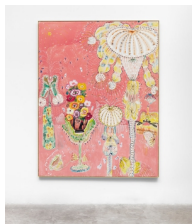

Lewis Hammond
Untitled (siren), 2024
oil on velvet, palm leaf and wood
41.5 x 18.5 cm
16 3/8 x 7 1/4 in
MW.LHA.009

Vojtěch Kovařík
Castor tames his horse, 2024
acrylic and sand on canvas
200 x 220 x 6 cm
78 3/4 x 86 5/8 x 2 3/8 in
MW.VKO.106

Mimi Lauter
Untitled, 2024
oil pastel and soft pastel on paper
36.2 x 26 cm
14 1/4 x 10 1/4 in
framed:
43.8 x 33.7 cm
17 1/4 x 13 1/4 in
MW.MLA.116

Patricia Leite
Por Léon Spilliaert, 2024
oil on gamela
29 x 20 x 2 cm
11 3/8 x 7 7/8 x 3/4 in
MW.PLT.395