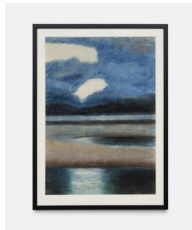

Léon Spilliaert

Marine, 1919

pastel and chalk on paper

70 x 50 cm

27 1/2 x 19 3/4 in

MW.LSP.009