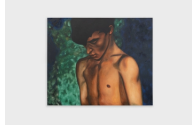

Lewis Hammond
something to live for, 2024
oil on linen
140 x 170 cm
55 1/8 x 66 7/8 in
MW.LHA.008