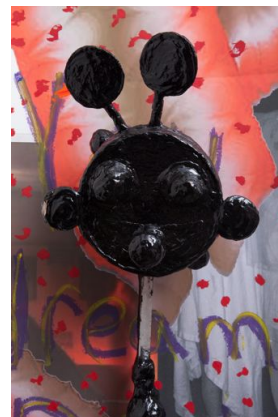

### KAYA 2 WORKS LIST

**1) Debo Eilers**  
*kayato*, 2012  
68" x 25" x 26"

Front

Back

2) Debo Eilers  
*franzwurst*, 2012  
63" x 9"

Full View

Detail

Detail

3) Debo Eilers  
*brushwurst*, 2012  
54" x 31"

Full View

Detail

Detail

4) Debo Eilers  
*Brasch (left) and brutsch (right)*, 2012  
65" x 13"

Notes: Sculptures are a pair. Dog bowls included. Paintings may be included at additional price.

Full View

Example without paintings

Detail