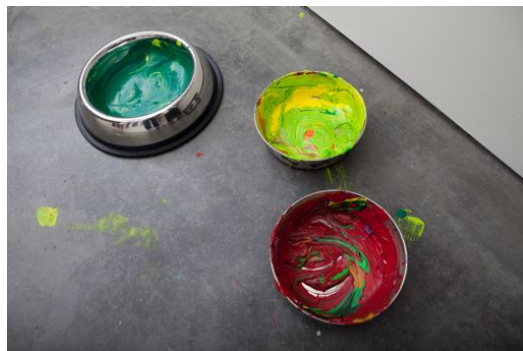

### KAYA 2 WORKS LIST

**1) Debo Eilers**  
*kayato*, 2012  
68" x 25" x 26"

Front

Back

2) Debo Eilers  
*franzwurst*, 2012  
63" x 9"

Full View

Detail

Detail

3) Debo Eilers  
*brushwurst*, 2012  
54" x 31"

Full View

Detail

Detail

4) Debo Eilers  
*Brasch (left) and brutsch (right)*, 2012  
65" x 13"

Notes: Sculptures are a pair. Dog bowls included. Paintings may be included at additional price.