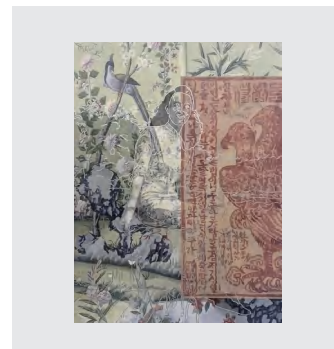

Looking For Infinity

Todd Gray
Christian Marclay
Kyungmi Shin
Frances Stark
Guido van der Werve

14 August - 12 October
2024

Todd Gray

Cosmic Journey (Brown)
2024
Two archival pigment prints,
UV laminate
122 x 122 cm; 48 x 48 in.

Christian Marclay

Telephones
1995
Video (black-and-white and
colour, sound)
7:30 min

Kyungmi Shin

The Invisible Woman #8
2024
Photo transfer and acrylic
on wood panel
101.5 x 70 cm; 40 x 30 in.

Kyungmi Shin

Frances Stark

Push 2006
2023 - 2024
Acrylic and silkscreened
enamel on gesso on panel
157 x 198 cm; 62 x 78 in.

Guido van der Werve

Nummer achttien, Akte negen, futility
2023
4k video
00:05:57
Edition of 6 plus 2 artist's proofs