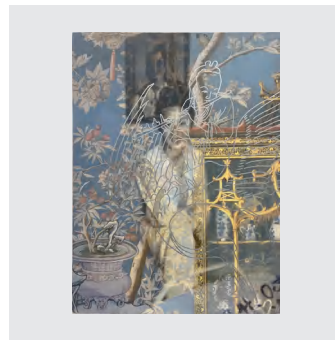

Kyungmi Shin

The Invisible Woman #11
2024
Photo transfer and acrylic
on wood panel
101.5 x 70 cm; 40 x 30 in.