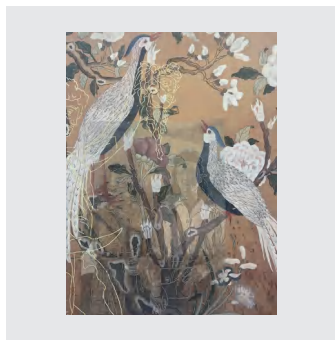

Kyungmi Shin

The Invisible Woman #10
2024
Photo transfer and acrylic
on wood panel
101.5 x 70 cm; 40 x 30 in.