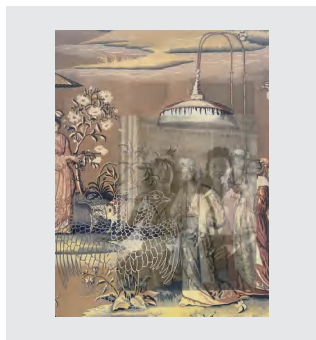

Looking For Infinity

Todd Gray
Christian Marclay
Kyungmi Shin
Frances Stark
Guido van der Werve

14 August - 12 October
2024

Todd Gray

Cosmic Journey (Brown)
2024
Two archival pigment prints,
UV laminate
122 x 122 cm; 48 x 48 in.

Christian Marclay

Telephones
1995
Video (black-and-white and
colour, sound)
7:30 min

Kyungmi Shin

The Invisible Woman #8
2024
Photo transfer and acrylic
on wood panel
101.5 x 70 cm; 40 x 30 in.

Kyungmi Shin