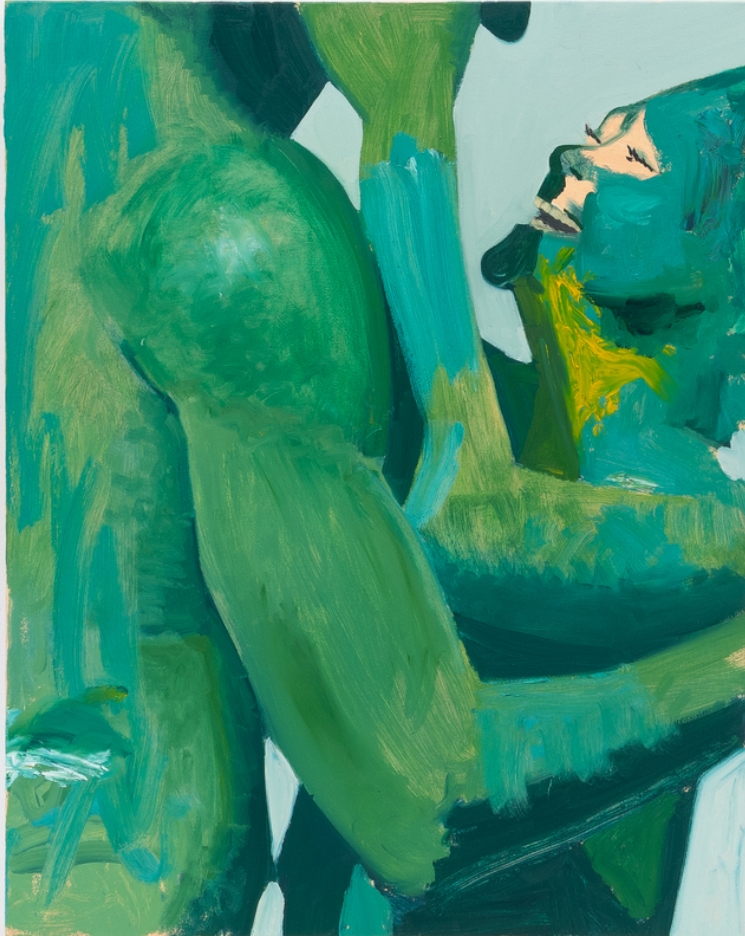

COLT HAUSMAN  
*Horseback Riding*, 2023  
Oil on canvas  
20 x 32 "

COLT HAUSMAN  
*Primary Partners*, 2024  
Oil on canvas  
36 x 40 "

LIBBY ROSEN

*Promise To Storm*, 2024

acrylic, satin, and batting

18 x 16 "

COLT HAUSMAN  
*Waterfall*, 2024  
Oil on canvas  
36 x 23.5"

DMITRI HERTZ

*Blue Spruce*, 2024

Wood, charcoal, hardware, glue, acrylic medium

17 x 20 x 22.5"

ROSE MARCUS

*Shade*, 2018

Inkjet print on adhesive vinyl, sintra, velvet, screws, plexiglass, iron frame  
61.5 x 49 "

ROSE MARCUS  
*Blue Origin*, 2023  
Aqueous ink on canvas  
59 x 54 "

*Brackett Creek Exhibitions*

LIBBY ROSEN  
*The Thinker*, 2024  
acrylic satin batting  
32 x 66.5 "

ROSE MARCUS

*Orange Origin, 2023*

Aqueous ink and oil paint on canvas

59 x 54 "

COLT HAUSMAN  
*Green Couple*, 2024  
Oil on canvas  
30 x 24 "

DMITRI HERTZ

*Cone Shell on Clinker #2*, 2024

Ceramic & concrete

14.5 x 11 x 14 "

DMITRI HERTZ