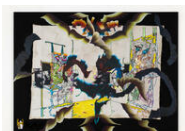

KAYA - HISTORY\_HERSTORY, 2023

K067, KAYA (Kerstin Braetsch & Debo Eilers)  
*Ik wollt di juemmer draepen\_KAYA House, 2017–2022*  
Acrylic, patches, UV print, linen on canvas  
175 × 130 cm

K068, KAYA (Kerstin Braetsch & Debo Eilers)  
*Bärenzwinger I, 2017–2022*  
Acrylic, patches, UV print, linen on linen  
175 × 130 cm

K069, KAYA (Kerstin Braetsch & Debo Eilers)  
*Bärenzwinger II, 2017–2022*  
Acrylic, patch, UV print, gold leaf, linen on canvas  
175 × 130 cm

K070, KAYA (Kerstin Braetsch & Debo Eilers)  
*Kohschiet\_Paramount Ranch, 2017–2022*  
Acrylic, patches, UV print, grommet, canvas on canvas  
130 × 175 cm