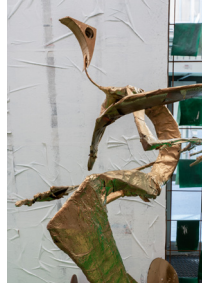

LOSING IS A VALID  
BUSINESS  
2024  
Tempera on canvas  
130 x 165cm

SMAKEN ÄR SOM BAKEN  
2024  
Tempera on canvas  
130 x 160cm

MARCEL ENGDAHL  
2024  
Steel, papier-maché,  
plaster, wood and  
spray paint  
206 x 110 x 86cm

VIKTOR FORDELL  
2024  
Steel, papier-maché,  
plaster, wood and  
spray paint  
169 x 102 x 76cm

DEN LILLE RÖDE  
KAPITALISTEN  
2024  
Steel, papier-maché,  
plaster, spray paint,  
glass and cement  
126 x 50 x 57cm