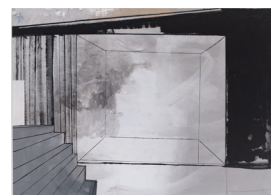

SPILTAN
2023
Tempera on canvas
80 x 110cm