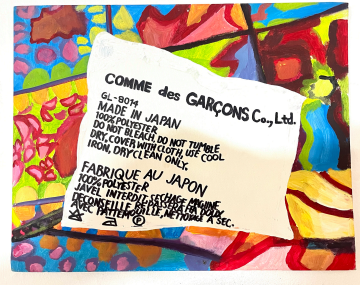

Gregory Shimada
(Untitled CDG), 2023
Acrylic on canvas board
9 x 12 inches