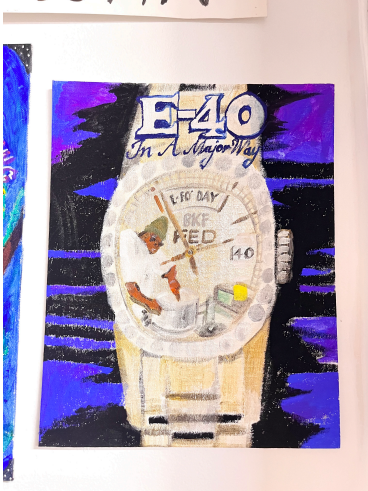

Gregory Shimada
E-40 In A Major Way, 2024
Acrylic on canvas board
8 x 10 inches