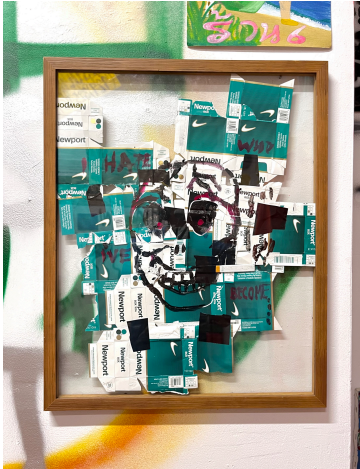

Gregory Shimada
Andy Warhol's "BAD", 2024
Acrylic on newspaper
18 x 24 inches

Gregory Shimada
(Untitled bird of paradise), 2022
Acrylic on canvas
16 x 20 inches

Gregory Shimada
Stussy spray can, 2024
Acrylic on newspaper
9 x 12 inches

Gregory Shimada
I hate who I've become, 2024
Acrylic on Newport boxes, Newport cigarette
16 x 20 inches

Gregory Shimada
Shin Chan Coconut, 2024
Acrylic on paper
9 x 12 inches

Gregory Shimada
Dalmatian and a chewed up Balenciaga xpander
shoe, 2022
Acrylic on canvas
12 x 12 inches