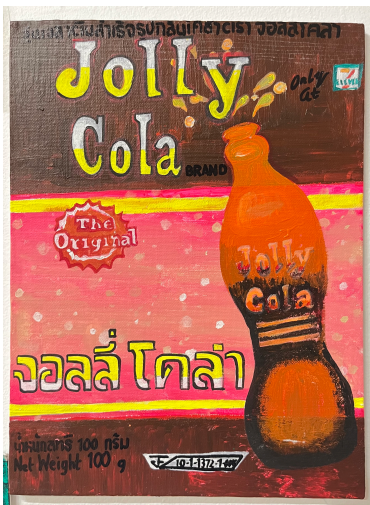

Gregory Shimada
Jolly Cola, 2024
Acrylic on canvas board
9 x 12 inches