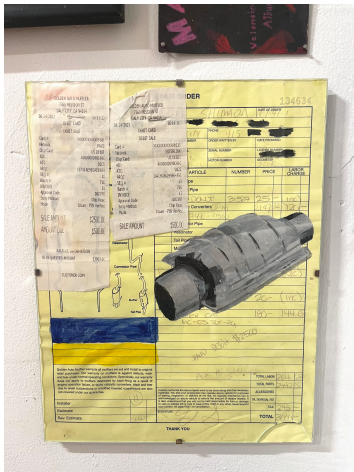

Gregory Shimada
They Got Me, 2022
Acrylic on invoice
8.5 x 11 inches