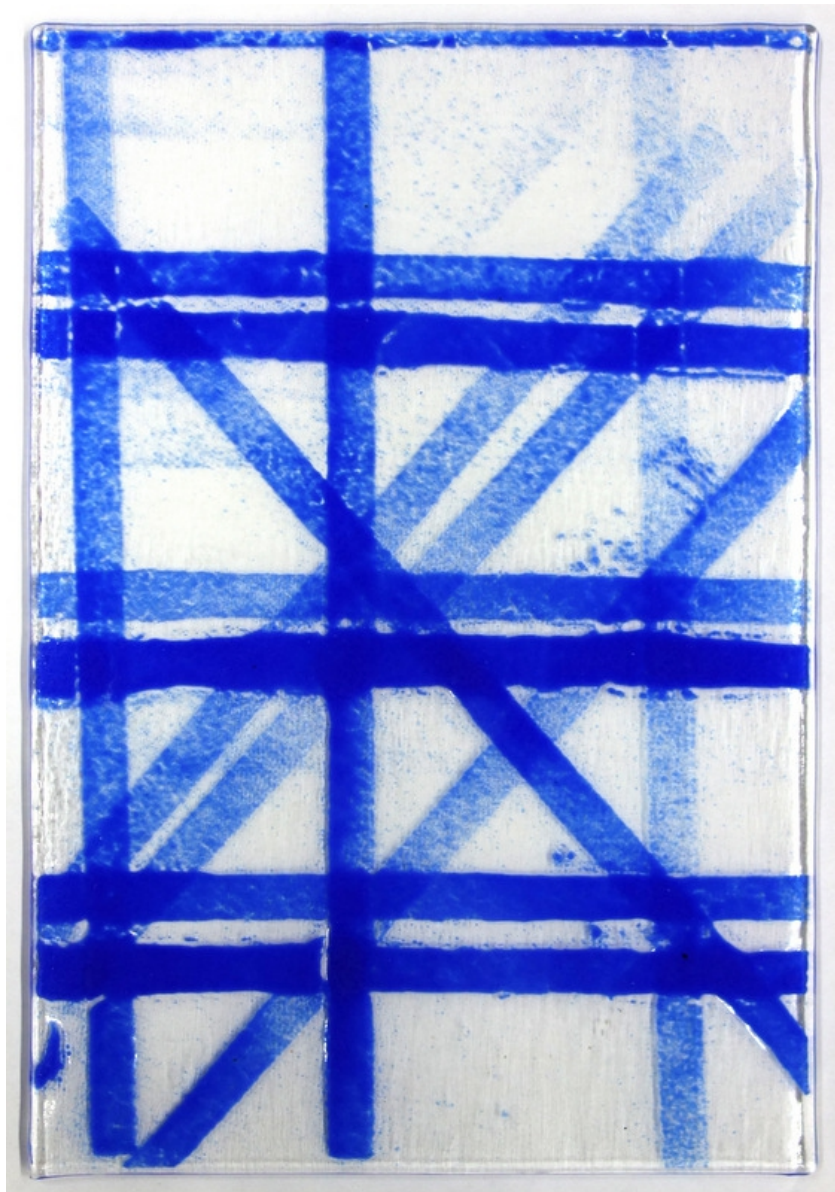

**The Green Gallery** 1500 N Farwell Ave Milwaukee, WI 53202

*III from Blocked Radiant\_for Ioana, 2012*

**Kerstin Brätsch**

lustre and enamel on sandblasted artista glass with metal braces

13/32" thick – 11 13/16 x 7 7/8 inches

inventory #018

**The Green Gallery** 1500 N Farwell Ave Milwaukee, WI 53202

*DIE NAMEN / DIE LINIEN*, 2012

**Kerstin Brätsch**

glass shards on art glass with metal braces

1/8" thick – 11 13/16 x 7 13/16 inches

inventory #040

**The Green Gallery** 1500 N Farwell Ave Milwaukee, WI 53202

*Palette plate, 2012*

**Kerstin Brätsch**

lustre on artista glass with metal braces

3/16" thick – 11 3/4 x 7 3/4 inches

inventory #039