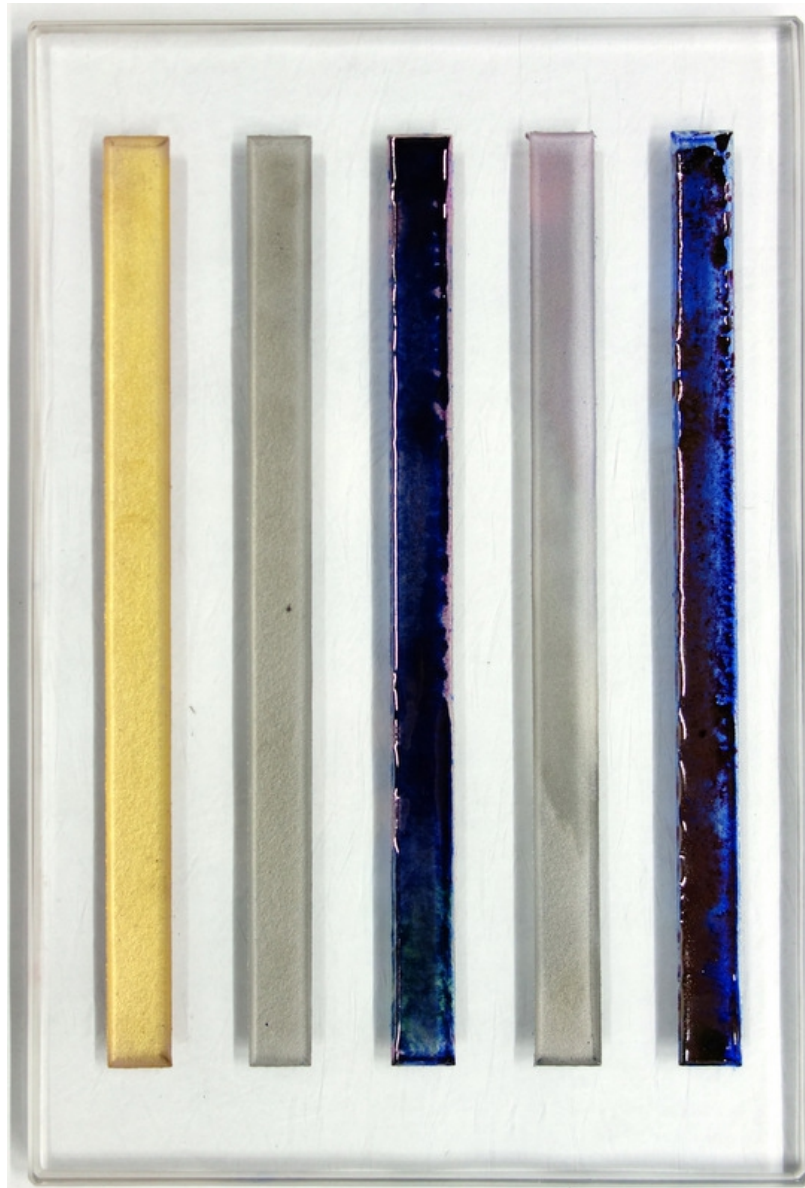

**The Green Gallery** 1500 N Farwell Ave Milwaukee, WI 53202

*III from Blocked Radiant\_for Ioana, 2012*

**Kerstin Brätsch**

lustre and enamel on sandblasted artista glass with metal braces

13/32" thick – 11 13/16 x 7 7/8 inches

inventory #018

**The Green Gallery** 1500 N Farwell Ave Milwaukee, WI 53202

*DIE NAMEN / DIE LINIEN*, 2012

**Kerstin Brätsch**

glass shards on art glass with metal braces

1/8" thick – 11 13/16 x 7 13/16 inches

inventory #040

**The Green Gallery** 1500 N Farwell Ave Milwaukee, WI 53202

*Palette plate, 2012*

**Kerstin Brätsch**

lustre on artista glass with metal braces

3/16" thick – 11 3/4 x 7 3/4 inches

inventory #039

**The Green Gallery** 1500 N Farwell Ave Milwaukee, WI 53202

*melted palette plate on DI/ UB in J photograph, 2012*

**Kerstin Brätsch, UNITED BROTHERS and DAS INSTITUT**

lustre and enamel on artista glass (KB) on mounted c-print (UB and DI)