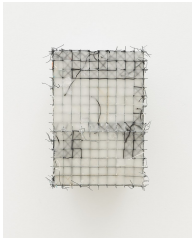

# SHW2401

Sylvie Hayes-Wallace

*Cage (Head) #6 (Bleeding)*, 2024

Wire fencing, floss, mini brads, acid free cello tape, beeswax, old Madonna tank top, Zoe B radio show January 18 2022 playlist “new consciousness”, lace, bloodstained mattress protector, Italian underwear, 2022 physical therapy prescription, Elastic cord, Capital One Union Plus Account Notification, UBS Annual report, psychoanalysis payment receipt, Credit One platinum X5 Visa credit card offer, pad wrapper, Achilles Tendinitis with Rehab after visit summary, waterlogged Capital One credit score disclosure notice, leather cord, Ethinyl Estradiol safety data sheet, Teen Vogue February 2010 “Lady Killer”, Capital One Union Plus credit card bill, envelope, document repair tape, cord, nylon cord, silk thread, nylon thread, twist tie, PVA, pigment; based on the dimensions of the artist’s head 9 3/4 x 7 1/2 x 8 1/4 inches

# SHW2402

Sylvie Hayes-Wallace

*Cage (Head) #5 (Memory Image)*, 2024

Wire fencing, paper, paper wrappers, scotch tape, floss, galvanized steel wire, beeswax, PVA, document repair tape; based on the dimensions of the artist’s head 8 1/4 x 6 1/2 x 7 3/4 in