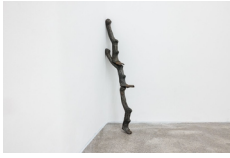

GLEB AMANKULOV - TEILZEIT IN SENILE TIES

Works List

Gleb Amankulov

Local Branch, 2024

Three legs of iron cast Christmas tree holder from pre-WWI.

7 x 93 x 15 cm

Gleb Amankulov

Cover, 2024

Metal table legs, front door out of nutwood of the Austrian wardrobe from 60's, ceramic figure of a duck, two glass plugs, small decorative glass vase, T-shirt with A1 logo.

125 x 141 x 125cm

Gleb Amankulov