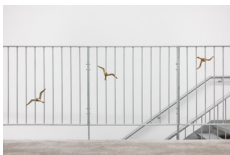

60 x 103 x 40 cm

Gleb Amankulov

Crystal Vessel, 2024

Wooden side table, corner shelf, Raiffeisen Bank suitcase belt, decorative glass apple

58 x 62 x 67 cm

Gleb Amankulov

Birds II, 2024

Three metal decorative pieces from 1950's