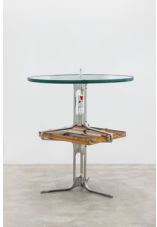

Gleb Amankulov

Cover, 2024

Metal table legs, front door out of nutwood of the Austrian wardrobe from 60's, ceramic figure of a duck, two glass plugs, small decorative glass vase, T-shirt with A1 logo.

125 x 141 x 125cm