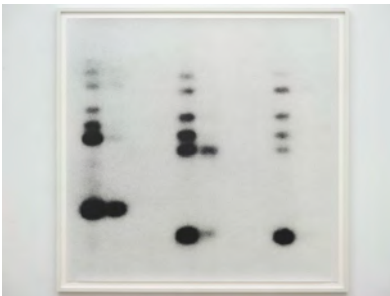

Jan Paul Evers

Das Aleph, 2020/2021 silver
gelatine print on baryta
paper, hand print,
90 × 70 cm
framed: 104 × 84 cm

unique

JEv_2021_001

Kismet, 2020/2021
silver gelatine print on baryta
paper, hand print
78 × 76,5 cm
framed: 86 × 85 cm

unique

JEv_2021_003

Fatum, 2020/2021
silver gelatine print on baryta
paper, hand print,
91 × 98 cm
framed: 106 × 99 cm

unique

JEv_2021_005

Prophet, 2020/2021
silver gelatine print on baryta
paper, hand print,
145 × 103 cm
framed: 153 × 113 cm

unique

JEv_2021_006

Beth, 2020/2021
silver gelatine print on baryta
paper, hand print
145 × 95 cm
framed: 151 × 104 cm

unique
JEv_2021_008

Katechon, 2020/2021
silver gelatine print on baryta
paper, hand print
135 × 130 cm,
framed: 142 × 145 cm