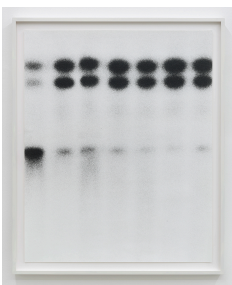

Jan Paul Evers

Das Aleph, 2020/2021 silver
gelatine print on baryta
paper, hand print,
90 × 70 cm
framed: 104 × 84 cm

unique

JEv_2021_001

Kismet, 2020/2021
silver gelatine print on baryta
paper, hand print
78 × 76,5 cm
framed: 86 × 85 cm

unique

JEv_2021_003

Fatum, 2020/2021
silver gelatine print on baryta
paper, hand print,
91 × 98 cm
framed: 106 × 99 cm

unique

JEv_2021_005

Prophet, 2020/2021
silver gelatine print on baryta
paper, hand print,
145 × 103 cm
framed: 153 × 113 cm

unique

JEv_2021_006

Beth, 2020/2021
silver gelatine print on baryta
paper, hand print
145 × 95 cm
framed: 151 × 104 cm

unique
JEv_2021_008

Katechon, 2020/2021
silver gelatine print on baryta
paper, hand print
135 × 130 cm,
framed: 142 × 145 cm

unique
JEv_2021_011

Zahir, 2020/2021
silver gelatine print on baryta
paper, hand print
69 × 63,9 cm
framed 78 × 72,5 cm

unique
JEv_2021_012

Arcana, 2020/2021
silver gelatine print on baryta
paper, hand print
90 × 71,5 cm
framed: 97,5 × 80 cm