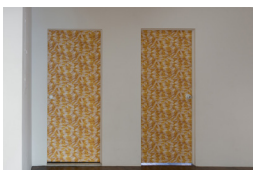

Whitney Claffin
Choices, 2024
Vintage wallpaper on doors
Dimensions variable