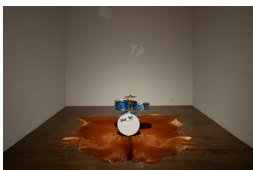

Whitney Claffin
Martini's Traum, 2024
Enamel on drum set and cowhide rug
Dimensions variable