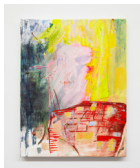

Derosia

Whitney Claffin
ZaZa City, 2024
Oil, oil pastel, and enamel on linen
15.75 x 11.75 in (40 x 29.8 cm)

Whitney Claffin
The Green Room, 2023
Oil on canvas
30 x 32 in (76.2 x 81.3 cm)

Whitney Claffin
Live Tonight! (The Emmas), 2024
Oil, ink and enamel on primed polyester
15.75 x 11.75 in (40 x 29.8 cm)

Whitney Claffin
The Narrator, 2024
Acrylic and enamel on wood
9 x 6 in (22.9 x 15.2 cm)

Whitney Claffin
Untitled (For Walter), 2024
Oil, ink, enamel, and colored pencil on primed polyester
54 x 46 in (137.2 x 116.8 cm)

Whitney Claffin
Emma in Tarzana, 2024
Oil on primed cotton
15.75 x 11.75 in (40 x 29.8 cm)

Whitney Claffin
Mr. Triste, 2024
Oil, ink, enamel, clown nose on found fabric
15.75 x 11.75 in (40 x 29.8 cm)

Whitney Claffin
Coffee Mug, 2024
Oil, ink, enamel on primed polyester
11.75 x 15.75 in (29.8 x 40 cm)