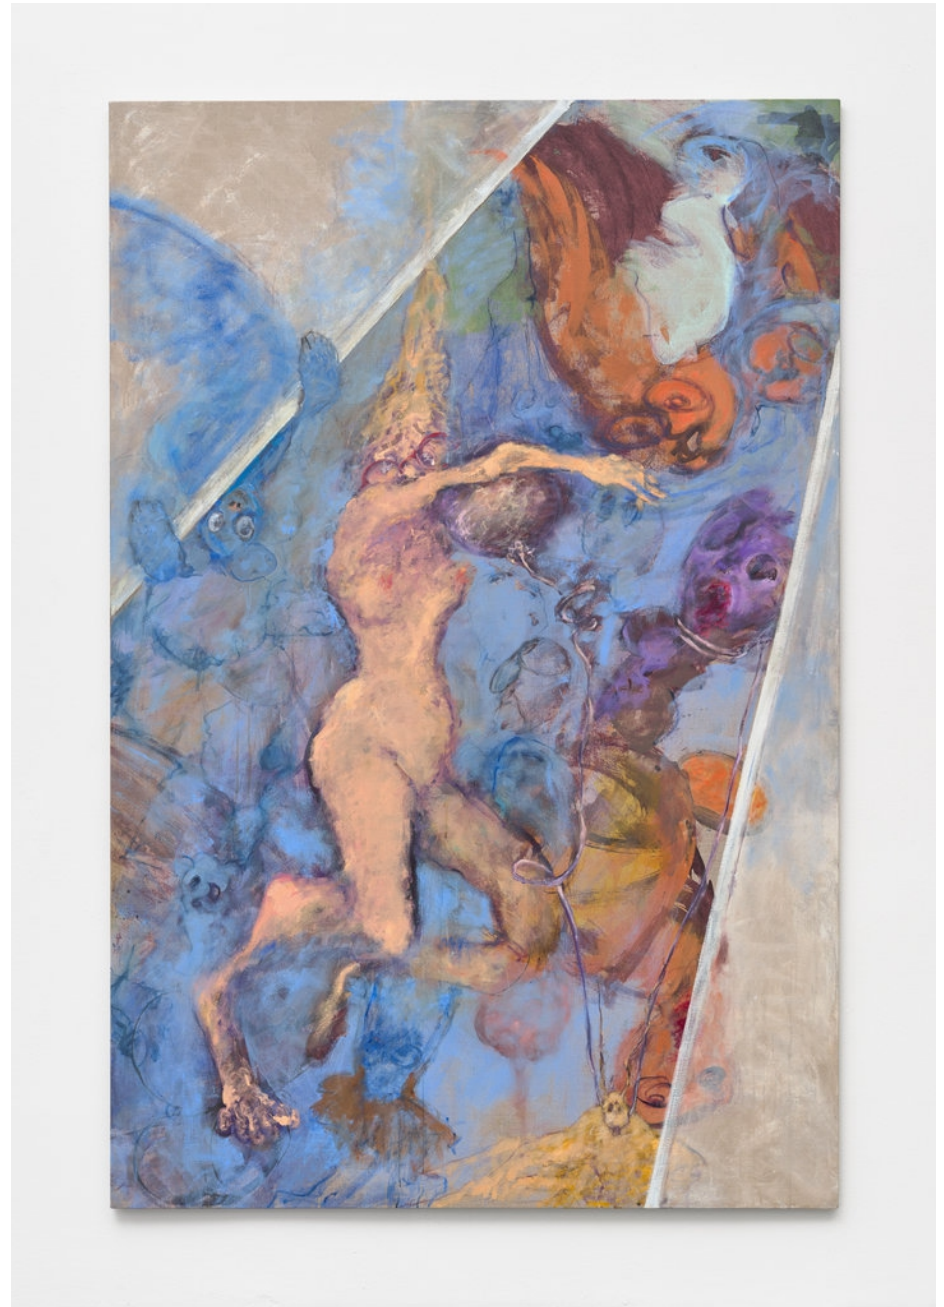

ArtJunk

X

PUTTKOWSKI; 68

It is with great pleasure that we announce our exhibition *Houdini* at Ruttkowski;68 in Düsseldorf. *Houdini* is the second edition of a new series of exhibitions organized by ArtJunk. Featuring selected works by nine international artists, the group show explores subjects of illusion and (self-)staging in the context of contemporary portraiture. At a time when digital media and social networks are increasingly shaping the way we perceive ourselves, the works on show focus on diverging artistic approaches. From large-scale paintings and sculpture through to photographic stagings, the exhibition raise questions about the authenticity of the presented self, the role of masks and the power of illusion. The different perspectives are intended to open up a dialogue about the thin line between reality and fiction and the way we see ourselves and others.

Eva Beresin
Miriam Cahn
Marlene Dumas

Georg Herold
Alex Katz
Conny Maier

Peter Saul
Andreas Schulze
Cindy Sherman

Eva Beresin
On the Path of Overcoming a Seemingly
Superficial Barrier

2024

acrylic and oil on canvas

205 x 135 cm, 80 3/4 x 53 1/8 in

unique

EB/M 24

**Miriam Cahn
schreck!**

2021

oil on wood

68 x 70 cm, 26 3/4 x 27 1/2 in

unique

MiCah/M 1

Marlene Dumas
Unclear Fear

o.D.

ink on paper

29.5 x 24 cm, 11 5/8 x 9 1/2 in

unique

MaDu/P 1

Georg Herold
Untitled