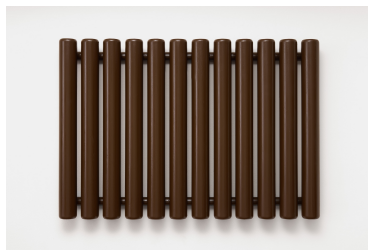

Coumba Samba
Radiator, 2024
Metal and metal paint
60 x 88.5 x 8.5 cm
23 5/8 x 34 7/8 x 3 3/8 inches
(CS/S 2438)