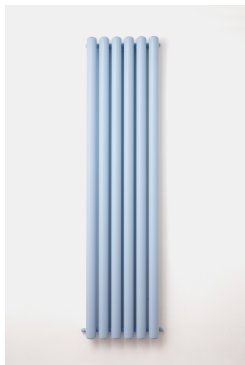

Coumba Samba

Red Gas

7 September – 25 October 2024

Courtesy line for individual works:

Photography: Tom Carter; Courtesy of the Artist and Arcadia Missa, London.

Courtesy line for installation views:

Installation view of Red Gas at Arcadia Missa, London.

Caption:

Coumba Samba
Radiator, 2024
Metal and metal paint
160 x 36 x 6 cm
63 x 14 1/8 x 2 3/8 inches
(CS/S 2432)

Coumba Samba
Radiator, 2024
Metal and metal paint
179.5 x 46.5 x 5.3 cm
70 5/8 x 18 1/4 x 2 1/8 inches
(CS/S 2431)

Coumba Samba
Radiator, 2024
Metal and metal paint
180 x 45.5 x 8 cm
70 7/8 x 17 7/8 x 3 1/8 inches
(CS/S 2433)

Arcadia Missa ï

Coumba Samba
Radiator, 2024
Metal and metal paint
199.5 x 86 x 5 cm
78 1/2 x 33 7/8 x 2 inches
(CS/S 2434)