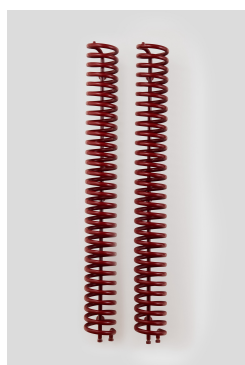

Coumba Samba
Radiator, 2024
Metal and metal paint
2 parts, each:
188 x 23 x 28 cm
74 x 9 x 11 inches
(CS/S 2439)