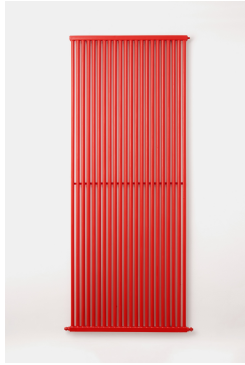

Coumba Samba

Red Gas

7 September – 25 October 2024

Courtesy line for individual works:

Photography: Tom Carter; Courtesy of the Artist and Arcadia Missa, London.

Courtesy line for installation views:

Installation view of Red Gas at Arcadia Missa, London.

Caption:

Coumba Samba
Radiator, 2024
Metal and metal paint
160 x 36 x 6 cm
63 x 14 1/8 x 2 3/8 inches
(CS/S 2432)

Coumba Samba
Radiator, 2024
Metal and metal paint
179.5 x 46.5 x 5.3 cm
70 5/8 x 18 1/4 x 2 1/8 inches
(CS/S 2431)

Coumba Samba
Radiator, 2024
Metal and metal paint
180 x 45.5 x 8 cm
70 7/8 x 17 7/8 x 3 1/8 inches
(CS/S 2433)

Arcadia Missa ï

Coumba Samba
Radiator, 2024
Metal and metal paint
199.5 x 86 x 5 cm
78 1/2 x 33 7/8 x 2 inches
(CS/S 2434)