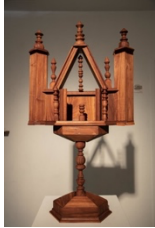

R. Jamin

Reliquary I, 2023

walnut wood, termite droppings

35 x 18 1/2 x 7 inches (88.9 x 47 x 17.8 cm)

(RJ108)