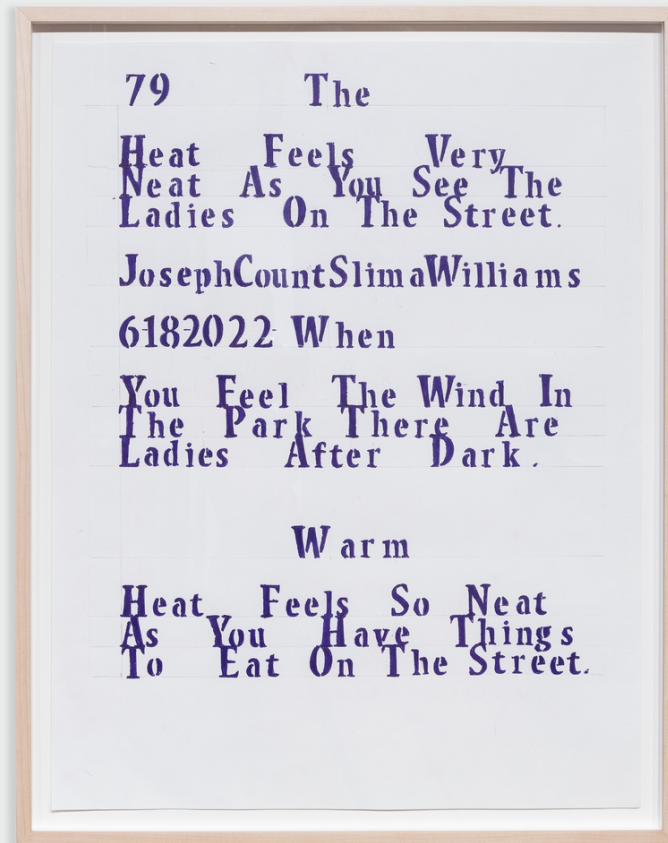

JOSEPH "COUNT SLIMA" WILLIAMS

*Open Your Eyes Space Is Not Poluted Until People From Earth Gets There, 2024*

mural painted by Sebastijan Jemec, Georgia McGovern, Kai Salvatore, Jenny Lee, Robert Kieswetter, Tisch Abelow, Rose Marcus, Matthew Chambers, Eric Mast, Dane Overton

*The Sounds Around, 2023*

Charcoal, pencil and gesso on canvas

24 x 24 "

J.P. SPENCER

*A Divine Expression of Spirit*, 1982

oil, acrylic and enamel on canvas in artist frame

25.5 x 37.5"

CORTNEY ANDREWS

*Creep*, 2022-2023

Video with sound  
minutes, seconds

WILLIAM D. LEWIS

*Long View, 2017*

Oil on linen

24 x 32 "

ROBERT KIESWETTER  
*Loco Cocodrilo*, 2024  
Oil and acrylic on canvas  
64 x 104 "

JOSEPH "COUNT SLIMA" WILLIAMS

*The Heat Feels Very Neat, 2022*

marker and pencil on paper

25.25 x 19.5 "

Framed: 27.75 x 22 x 1.5 "

CAIT PORTER  
*Floral Sheets*, 2024  
oil on linen  
24 x 20 "