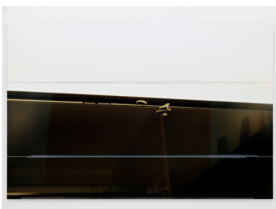

Doppelgänger, 2024

Archival pigment print, artist frame, glass, tape
magnets, packing silk

100 x 150 x 1.6 cm (39½ x 59 x ½ in)

(in three parts)

(NT/40)