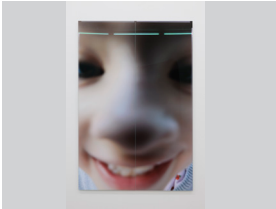

Niklas Taleb

hippie

September 7 – November 2, 2024

Untitled, 2024

Archival pigment print, artist frame, glass, tape
126 x 84 x 1.6 cm (49½ x 33 x ½ in)

(in two parts)

Ed. of 3 + 1 AP

(NT/38)

Aerial view, 2024

Archival pigment print, artist frame; tape, glass
33 x 48 x 1.6 cm (13 x 19 x ½ in)

Ed. of 3 + 1 AP

(NT/39)

Still life, 2024

Archival pigment print, artist frame, glass, tape
100 x 150 x 1.6 cm (39½ x 59 x ½ in)

(in three parts)

Ed. of 3 + 1 AP

(NT/37)

Schweiz, 2024

Archival pigment print, artist frame, tulipwood
70 x 140 x 2.8 cm (27½ x 55 x 1 in)

Ed. of 3 + 1 AP

(NT/41)

Doppelgänger, 2024

Archival pigment print, artist frame, glass, tape
magnets, packing silk

100 x 150 x 1.6 cm (39½ x 59 x ½ in)

(in three parts)

(NT/40)

Gen dark, 2024

Archival pigment print, artist frame, tape, glass
126 x 84 x 1.6 cm (33 x 49½ x ½ in)