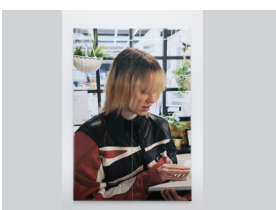

Archival pigment print, artist frame, glass, tape
magnets, packing silk

100 x 150 x 1.6 cm (39½ x 59 x ½ in)

(in three parts)

(NT/40)

Gen dark, 2024

Archival pigment print, artist frame, tape, glass
126 x 84 x 1.6 cm (33 x 49½ x ½ in)