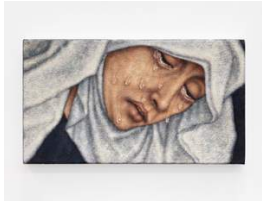

Jennifer Carvalho (b. 1980)
Lamenting figures (Memling), 2024
Oil on canvas
16 x 20 in.
JC-248

Jennifer Carvalho (b. 1980)
Flying figures with garden, floral motif, and frame,
2024
Oil on canvas
34 x 45 in.
JC-249

Jennifer Carvalho (b. 1980)
From gold to brush (study of optics and splendour),
2024
Oil on canvas
9 x 12 in.
JC-2410

Jennifer Carvalho (b. 1980)

Crying woman (Marmion), 2024

Oil on canvas

9 x 12 in.

JC-2411