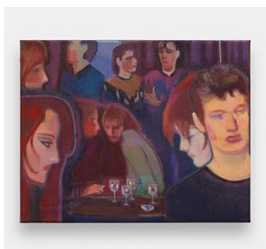

Caitlin MacQueen, *Night Out*, 2023-2024
Oil on canvas
16 x 20 inches (40.6 x 50.8 cm)
(CMA0026)