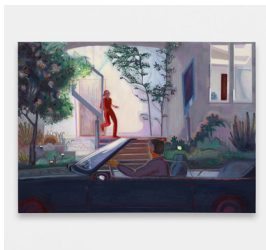

Caitlin MacQueen, *Dancers II (small)*, 2023-2024  
Oil on canvas  
24 x 30 inches (61 x 76.2 cm)  
(CMA0037)

Caitlin MacQueen, *Band*, 2023-2024  
Oil on canvas  
44 x 60 inches (111.8 x 152.4 cm)  
(CMA0034)

## HANNAH HOFFMAN

Caitlin MacQueen, *Action Figure*, 2023-2024  
Oil on canvas  
48 x 60 inches (121.9 x 152.4 cm)  
(CMA0027)

Caitlin MacQueen, *Bleeding Heart (study)*, 2024  
Colored pencil and gouache on paper  
15 x 11 ¾ inches (38.1 x 29.8 cm)  
(CMA0029)

Caitlin MacQueen, *Dancers I (big)*, 2023-2024  
Oil on canvas  
47 x 63 inches (119.4 x 160 cm)  
(CMA0028)

Caitlin MacQueen, *SoCal Nocturne*, 2023-2024  
Oil on canvas  
42 x 30 inches (106.7 x 76.2 cm)  
(CMA0025)