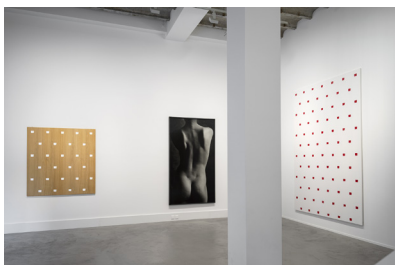

# Niele Toroni & Balthasar Burkhard

31 August – 2 November 2024

Please note, that all photos must contain following credit:  
Photo: Cedric Mussano, Courtesy of the artist and  
Galerie Tschudi

Niele Toroni  
*Impronte di pennello n° 50 a intervalli di 30 cm, 1993*  
Balthasar Burkhard  
*Torso, 1984*  
Niele Toroni  
*Impronte di pennello n° 50 a intervalli di 30 cm, 1990*