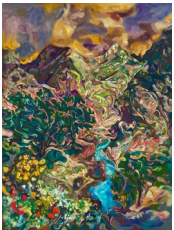

Maria Calandra
Green Flash, 2024
Signed and dated on the back
acrylic on linen
182.9 x 137.2 cm
72 x 54 in

Maria Calandra
The Seasons will Bend, 2024
Signed and dated on the back
acrylic on linen
203.2 x 152.4 cm
80 x 60 in

Maria Calandra
Bayou of Palms, 2024
Signed and dated on the back
acrylic on linen

182.9 x 137.2 cm
72 x 54 in

Maria Calandra
A Beaming at Cathedral Rock, 2024
Signed and dated on the back
acrylic on linen on wood

121.9 x 91.4 cm
48 x 36 in

Maria Calandra
Sky Ribbons, 2024
Signed and dated on the back
acrylic on linen on wood

121.9 x 91.4 cm
48 x 36 in

Maria Calandra
Spectral Sunset (Stonington, Maine) III, 2024
Signed and dated on the back
acrylic on linen on wood

50.8 x 40.6 cm
20 x 16 in

Maria Calandra
On this Long Storm the Rainbow Rose, 2024
Signed and dated on the back
acrylic on linen
203.2 x 152.4 cm
80 x 60 in

Maria Calandra
Les Gorges du Verdon, 2024
Signed and dated on the back
acrylic on linen
203.2 x 152.4 cm
80 x 60 in