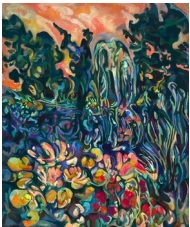

Maria Calandra
Lelieblad in Rivierenhofpark, 2024
Signed and dated on the back
acrylic on linen on wood
61 x 45.7 cm
24 x 18 in