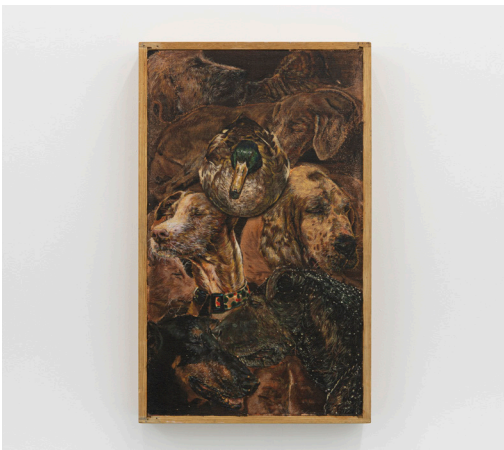

MARIO SERGIO ALVAREZ
Two Old Dogs (The Farm), 2024

Oil on found furniture

91 x 75 x 37 cm
35.8 x 29.5 x 14.5 in

MARIO SERGIO ALVAREZ
Two Old Dogs (The Farm), 2024

Oil on found furniture

34 x 34 x 6 cm
13.4 x 13.4 x 2.3 in

MARIO SERGIO ALVAREZ
Two Old Dogs (The Farm), 2024

Oil on found furniture

80 x 43 x 10 cm
31.5 x 16.9 x 3.9 in

MARIO SERGIO ALVAREZ
Two Old Dogs (The Farm), 2024

Oil on found furniture

48,5 x 45,5 x 18 cm
19.1 x 17.9 x 7.1 in