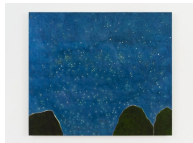

Patricia Leite
Constelado, 2024
oil on wood
120 x 140 cm
47 1/4 x 55 1/8 in
MW.PLT.403