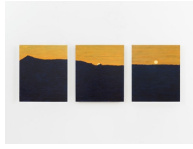

Leticia Ramos
Raio, 2024
photogram
50 x 40 cm
19 3/4 x 15 3/4 in
MW.LTR.307

Patricia Leite
Ending, 2024
oil on wood
70 x 60 cm (each)
27 1/2 x 23 5/8 in (each)
MW.PLT.400

Leticia Ramos
Magnetic Field, 2018
microfilm transferred to video
looping
edition of 5 plus 1 artist's proof
MW.LTR.212

Patricia Leite
Lampejo, 2024
oil on gamela
50 x 20 x 6 cm
19 3/4 x 7 7/8 x 2 3/8 in
MW.PLT.409

Leticia Ramos
RISCO FINAL, 2024
silver print
137 x 106.5 cm
54 x 41 7/8 in
MW.LTR.303

Patricia Leite
Perigen, 2024
oil on wood
200 x 150 cm
78 3/4 x 59 in
MW.PLT.398