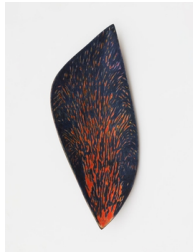

Leticia Ramos
Raio, 2024
photogram
50 x 40 cm
19 3/4 x 15 3/4 in
MW.LTR.307

Patricia Leite
Ending, 2024
oil on wood
70 x 60 cm (each)
27 1/2 x 23 5/8 in (each)
MW.PLT.400

Leticia Ramos
Magnetic Field, 2018
microfilm transferred to video
looping
edition of 5 plus 1 artist's proof
MW.LTR.212

Patricia Leite
Lampejo, 2024
oil on gamela
50 x 20 x 6 cm
19 3/4 x 7 7/8 x 2 3/8 in
MW.PLT.409

Leticia Ramos
RISCO FINAL, 2024
silver print
137 x 106.5 cm
54 x 41 7/8 in
MW.LTR.303

Patricia Leite
Perigen, 2024
oil on wood
200 x 150 cm
78 3/4 x 59 in
MW.PLT.398