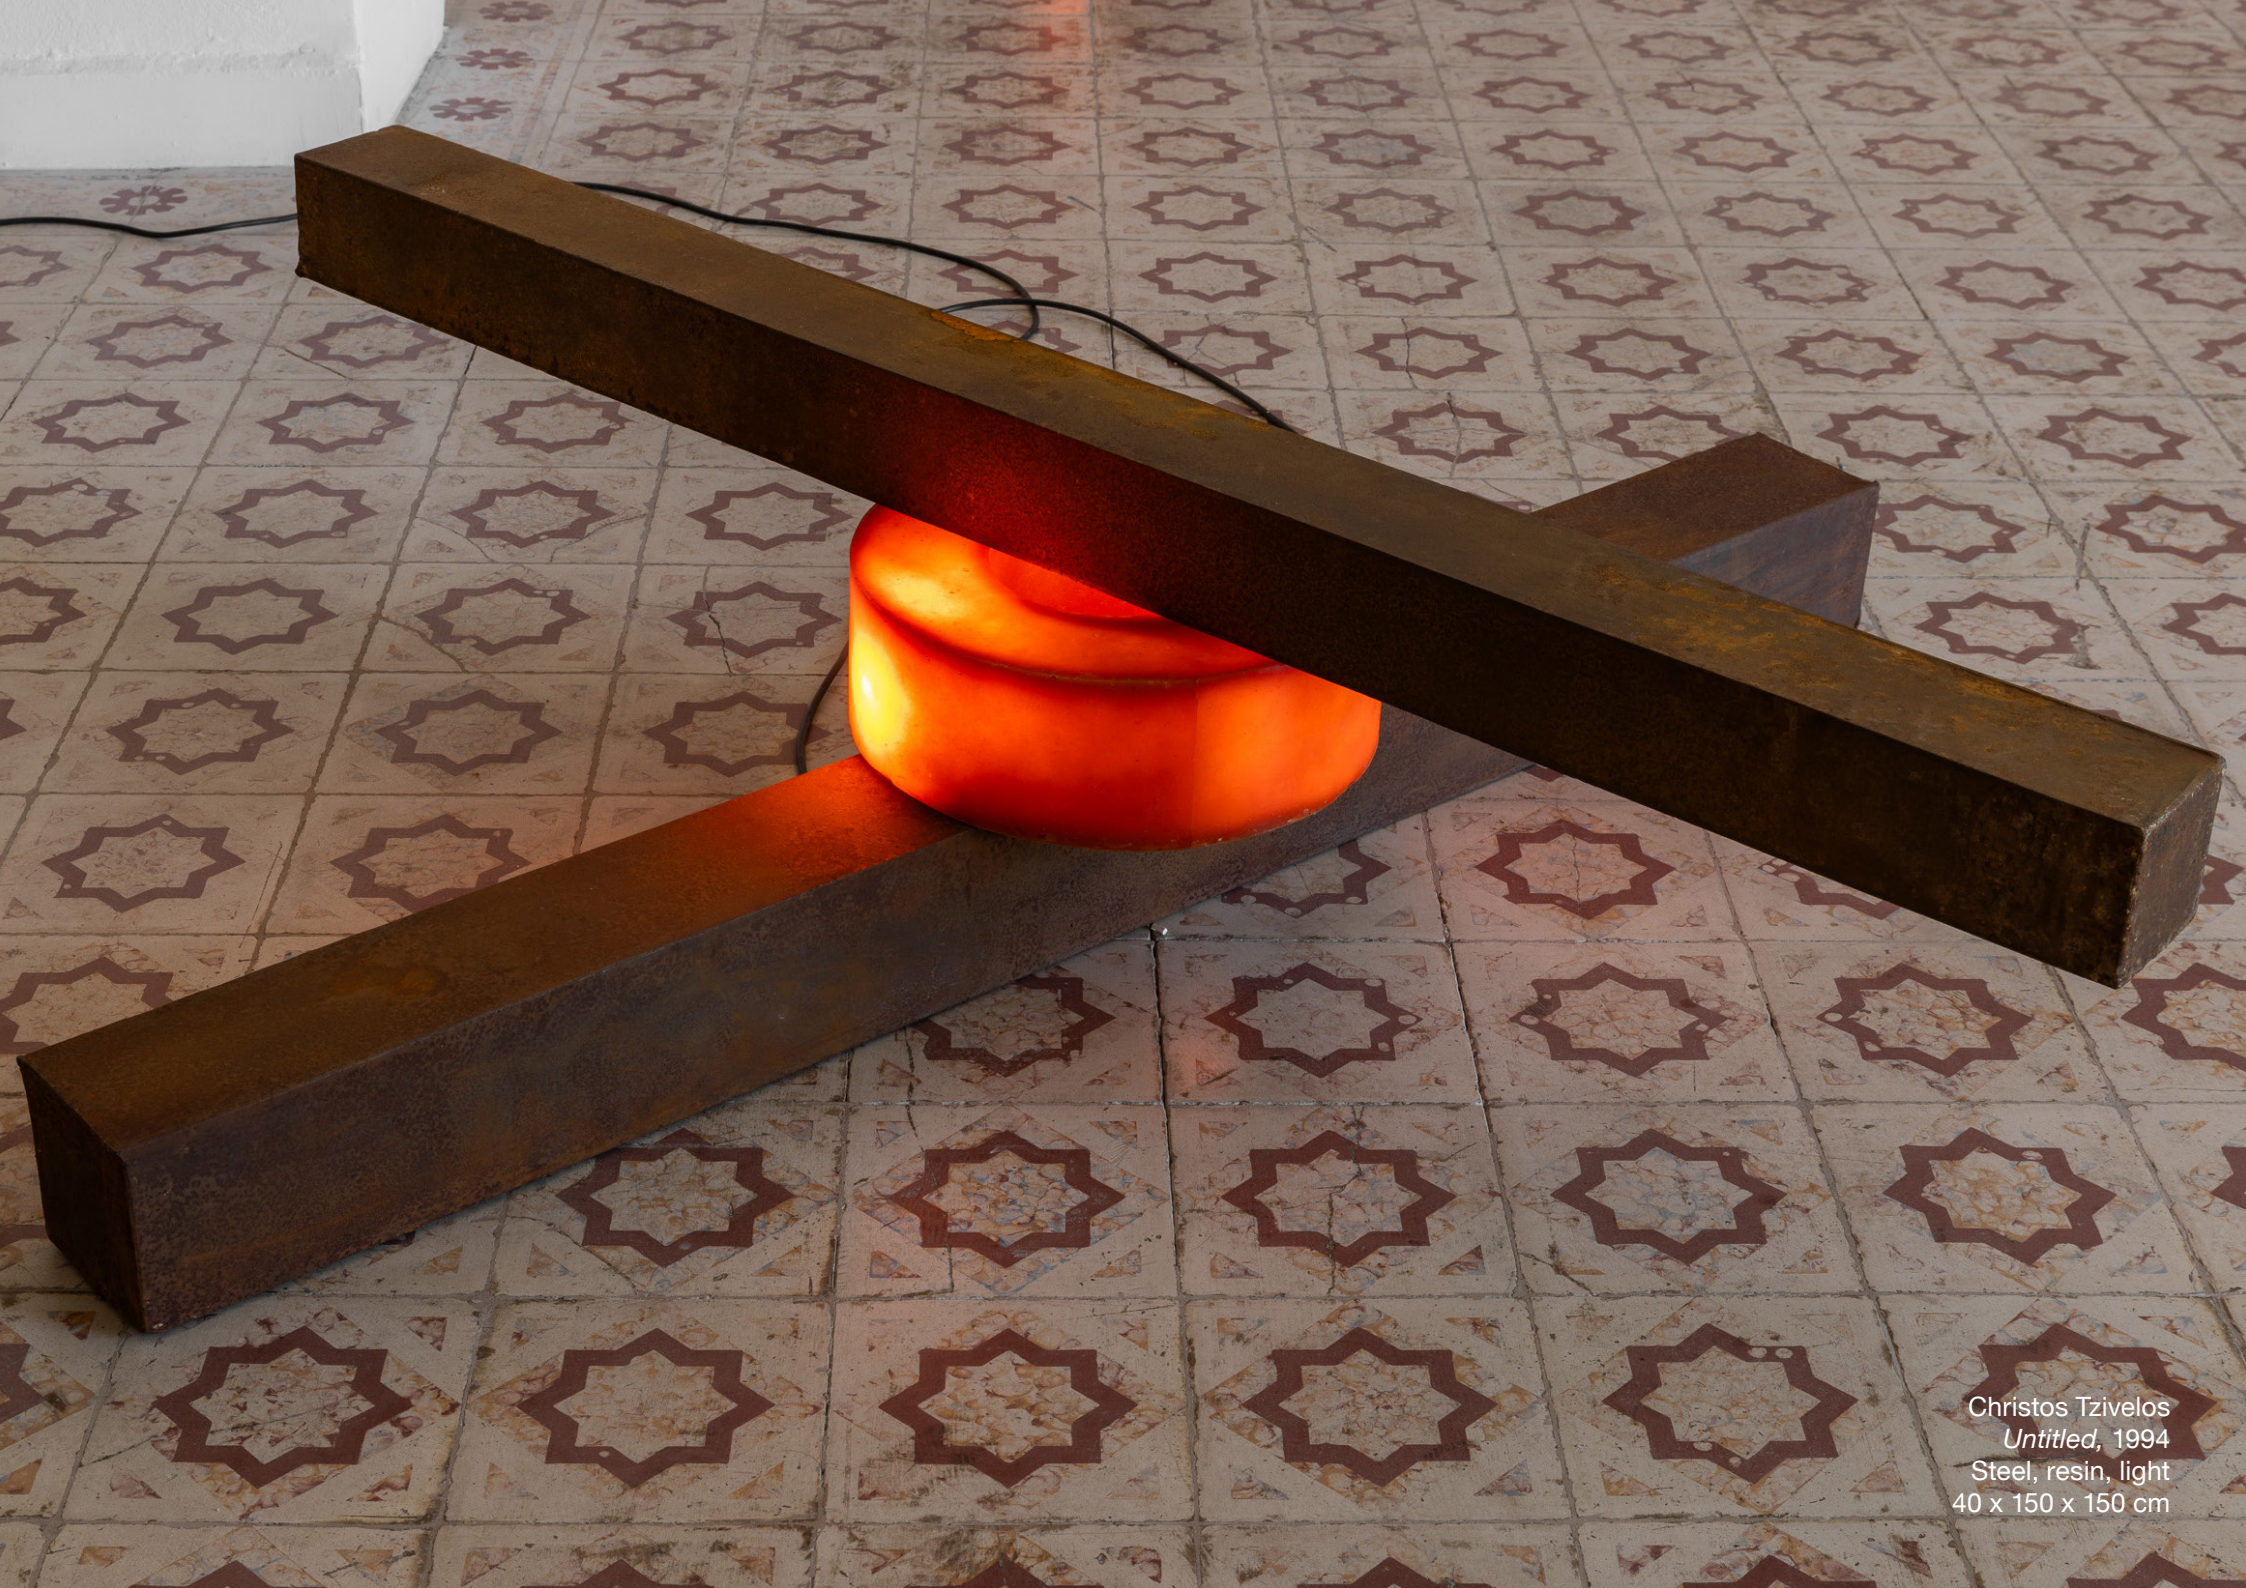

Christos Tzivelos
Insect
Akwa Ibom
Valtetsiou 35, 1st floor

Martinis

Installation View

Installation View

Installation View

Christos Tzivelos
Untitled, 1990
Steel, resin, light
50 x 72 x 30 cm

Christos Tzivelos
Untitled, 1994
Steel, resin, light
40 x 150 x 150 cm