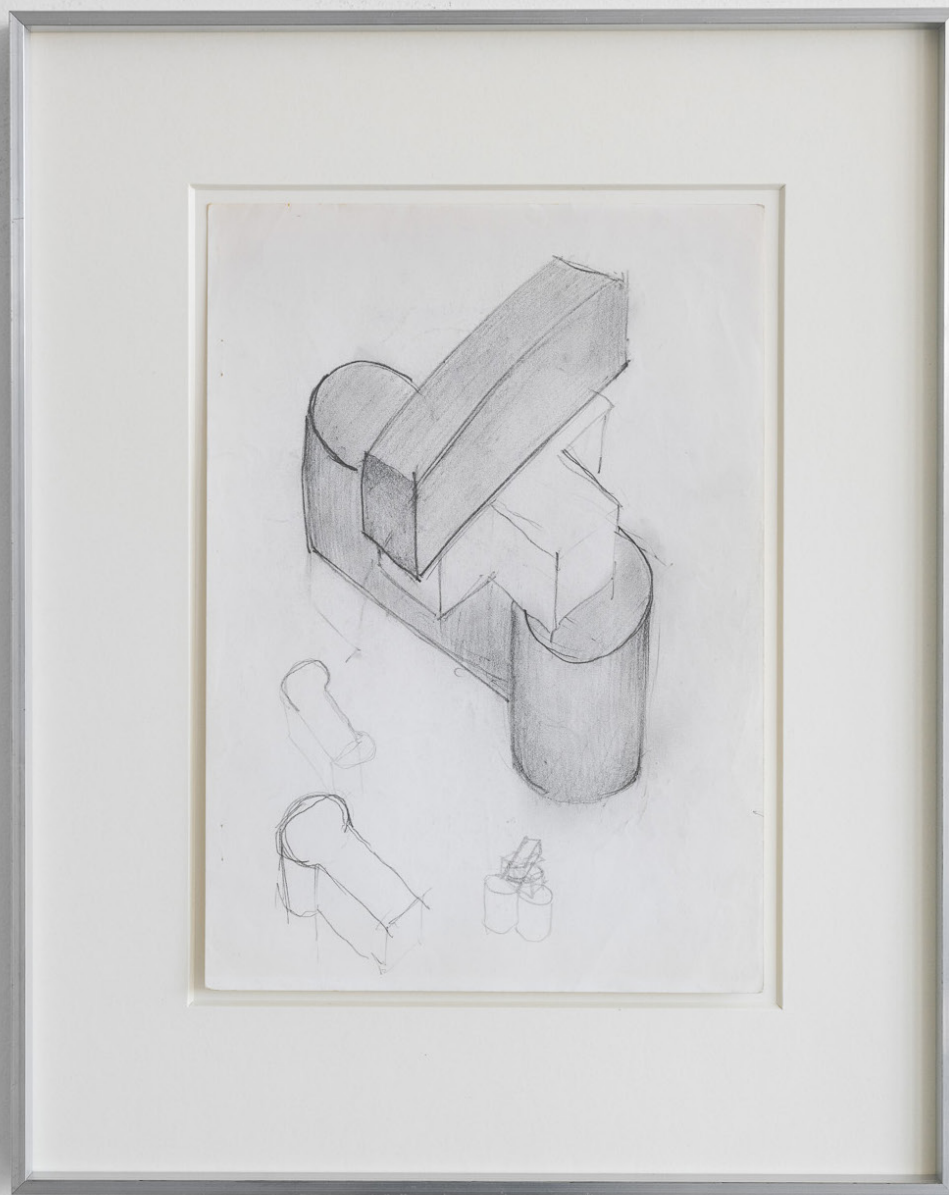

Installation View

Christos Tzivelos
Untitled, 1994
Steel, resin, light
65 x 60 x 63 cm

Christos Tzivelos
Untitled, 1994
Steel, resin, light
65 x 60 x 63 cm
Detail

Christos Tzivelos
Untitled (Study for Sculptures)
1985-1994
Graphite on paper
20,9 x 29,5 cm

Installation View

Christos Tzivelos
Untitled (Study for Sculptures)
1985-1994
Graphite and ink on paper
21 x 14.7 cm

Christos Tzivelos
Untitled (Study for Sculptures)
1985-1994
Graphite on paper
29,5 x 21 cm