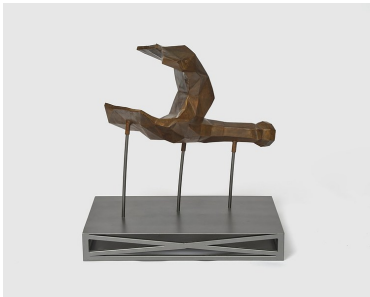

"ARIA DEAN | Facts Worth Knowing | 2024"  
ARIA DEAN

ARIA DEAN  
*so solid, 2024*  
Bronze  
35 x 34 x 34 in / 89 x 86.4 x 86.4 cm  
# CS-01898-AD

ARIA DEAN  
*o, ye I encountered context exposed at the nape of your neck/stripped flat to hold space for your friends, 2024*  
Bronze  
17.5 x 32.25 x 29.5 in / 44.5 x 83 x 74.9 cm  
# CS-01900-AD

ARIA DEAN  
*o, I, 2024*  
Bronze and steel  
23.75 x 19.5 x 16 in / 60.3 x 49.5 x 40.6 cm  
# CS-01890-AD

ARIA DEAN  
*o, II, 2024*  
Bronze and steel  
23.25 x 19.5 x 16 in / 59 x 49.5 x 40.6 cm  
# CS-01891-AD

ARIA DEAN  
*splat went*, 2024  
Bronze and steel  
27.25 x 14 x 13 in / 69.2 x 35.5 x 33 cm  
# CS-01892-AD

ARIA DEAN  
*splat went II*, 2024  
Bronze and steel  
10.25 x 13 x 13 in / 26 x 33 x 33 cm  
# CS-01893-AD

ARIA DEAN  
*world, o*, 2024  
Bronze and steel  
19.5 x 22 x 21 in / 49.53 x 55.9 x 53.3 cm  
# CS-01894-AD

ARIA DEAN  
*the visible (torso) world*, 2024  
Bronze and steel  
32.5 x 31.25 x 20.5 in / 82.5 x 79.4 x 52 cm  
# CS-01895-AD