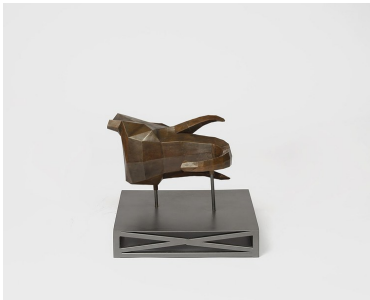

"ARIA DEAN | Facts Worth Knowing | 2024"  
ARIA DEAN

ARIA DEAN  
*so solid, 2024*  
Bronze  
35 x 34 x 34 in / 89 x 86.4 x 86.4 cm  
# CS-01898-AD

ARIA DEAN  
*o, ye I encountered context exposed at the nape of your neck/stripped flat to hold space for your friends, 2024*  
Bronze  
17.5 x 32.25 x 29.5 in / 44.5 x 83 x 74.9 cm  
# CS-01900-AD

ARIA DEAN  
*o, I, 2024*  
Bronze and steel  
23.75 x 19.5 x 16 in / 60.3 x 49.5 x 40.6 cm  
# CS-01890-AD

ARIA DEAN  
*o, II, 2024*  
Bronze and steel  
23.25 x 19.5 x 16 in / 59 x 49.5 x 40.6 cm  
# CS-01891-AD

ARIA DEAN  
*splat went*, 2024  
Bronze and steel  
27.25 x 14 x 13 in / 69.2 x 35.5 x 33 cm  
# CS-01892-AD

ARIA DEAN  
*splat went II*, 2024  
Bronze and steel  
10.25 x 13 x 13 in / 26 x 33 x 33 cm  
# CS-01893-AD

ARIA DEAN  
*world, o*, 2024  
Bronze and steel  
19.5 x 22 x 21 in / 49.53 x 55.9 x 53.3 cm  
# CS-01894-AD

ARIA DEAN  
*the visible (torso) world*, 2024  
Bronze and steel  
32.5 x 31.25 x 20.5 in / 82.5 x 79.4 x 52 cm  
# CS-01895-AD