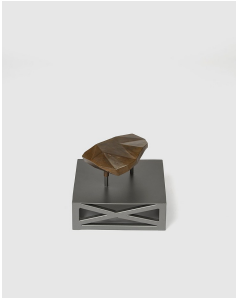

"ARIA DEAN | Facts Worth Knowing | 2024"  
ARIA DEAN

ARIA DEAN  
*so solid, 2024*  
Bronze  
35 x 34 x 34 in / 89 x 86.4 x 86.4 cm  
# CS-01898-AD

ARIA DEAN  
*o, ye I encountered context exposed at the nape of your neck/stripped flat to hold space for your friends, 2024*  
Bronze  
17.5 x 32.25 x 29.5 in / 44.5 x 83 x 74.9 cm  
# CS-01900-AD

ARIA DEAN  
*o, I, 2024*  
Bronze and steel  
23.75 x 19.5 x 16 in / 60.3 x 49.5 x 40.6 cm  
# CS-01890-AD

ARIA DEAN  
*o, II, 2024*  
Bronze and steel  
23.25 x 19.5 x 16 in / 59 x 49.5 x 40.6 cm  
# CS-01891-AD

ARIA DEAN  
*splat went*, 2024  
Bronze and steel  
27.25 x 14 x 13 in / 69.2 x 35.5 x 33 cm  
# CS-01892-AD

ARIA DEAN  
*splat went II*, 2024  
Bronze and steel  
10.25 x 13 x 13 in / 26 x 33 x 33 cm  
# CS-01893-AD

ARIA DEAN  
*world, o*, 2024  
Bronze and steel  
19.5 x 22 x 21 in / 49.53 x 55.9 x 53.3 cm  
# CS-01894-AD

ARIA DEAN  
*the visible (torso) world*, 2024  
Bronze and steel  
32.5 x 31.25 x 20.5 in / 82.5 x 79.4 x 52 cm  
# CS-01895-AD