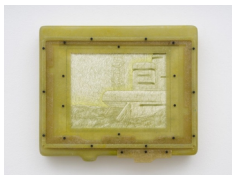

Davide Allieri
LOST IN THE SHELL (series), 2024
pastel on paper, fiberglass frame
40 x 50 x 8 cm
16 x 19 1/2 x 3 in
unique
(DA/M 24-03/U)

Ph: Marjorie Brunet Plaza

Courtesy the artist, Kraupa-
Tuskany Zeidler, Berlin