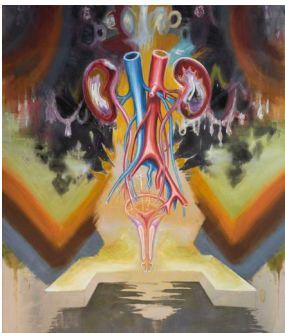

Urgestein

Andreas Dobler

2000

H 48 x B 65 cm (H 18,9 x B 25,6 inch)

Courtesy of The Artist and Hacienda

A Long Time Aglow

Andreas Dobler

2010

H 47 x B 66 cm (H 18,5 x B 26 inch)

Courtesy of The Artist and Hacienda

The Healing Power of Painting

Andreas Dobler

2014

H 150 x B 130 cm (H 59,1 x B 51,2 inch)

Courtesy of The Artist and Hacienda

Goldbürli Bonowa-Style