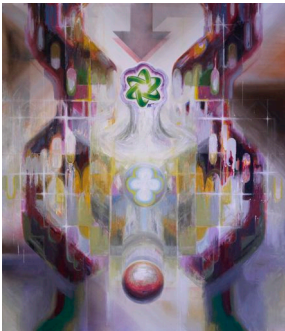

H 47 x B 66 cm (H 18,5 x B 26 inch)

Courtesy of The Artist and Hacienda

The Healing Power of Painting

Andreas Dobler

2014

H 150 x B 130 cm (H 59,1 x B 51,2 inch)

Courtesy of The Artist and Hacienda

Goldbürli Bonowa-Style

2013

H 190 x B 165 cm (H 74,8 x B 65 inch)

Courtesy of The Artist and Hacienda

Madame Butterfly

Andreas Dobler

2014

H 150 x B 119 cm (H 59,1 x B 46,9 inch)

Courtesy of The Artist and Hacienda

Endorphango

Andreas Dobler

2013

H 121 x B 150 cm (H 47,6 x B 59,1 inch)

Courtesy of The Artist and Hacienda

Ariel Himmelfahrt

Andreas Dobler

2014