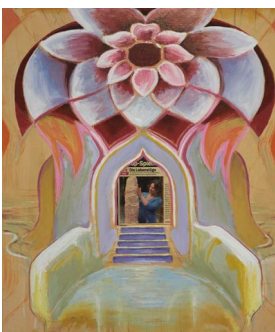

2013

H 64 x B 60 cm (H 25,2 x B 23,6 inch)

Courtesy of The Artist and Hacienda

Spielgruppe

Andreas Dobler

2014/

H 97 x B 168 cm (H 38,2 x B 66,1 inch)

Courtesy of The Artist and Hacienda

Cake for the Haunted

Andreas Dobler

2011

H 90 x B 130 cm (H 35,4 x B 51,2 inch)

Courtesy of The Artist and Hacienda

Die Lebenslüge

Andreas Dobler

2012