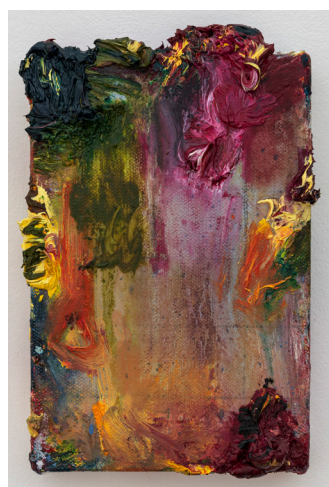

Barbara Laube
Moon Melt I, 2024
oil paint on canvas
6 x 4 inches (15.2 x 10.1 cm)

ANALOG DIARY

Barbara Laube
Moon Melt II, 2024
oil paint, Jade glue on canvas
6 x 4 inches (15.2 x 10.1 cm)

Barbara Laube
Rise, 2024
oil paint, Jade glue, mixed media on canvas
6 x 4 inches (15.2 x 10.1 cm)