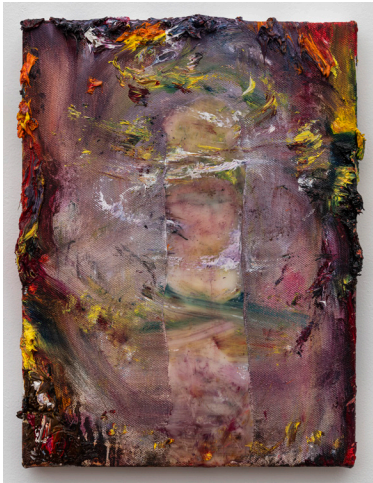

Barbara Laube
Shushumna, 2024
oil paint, Jade glue on canvas
11 x 9 inches (27.9 x 22.8 cm)