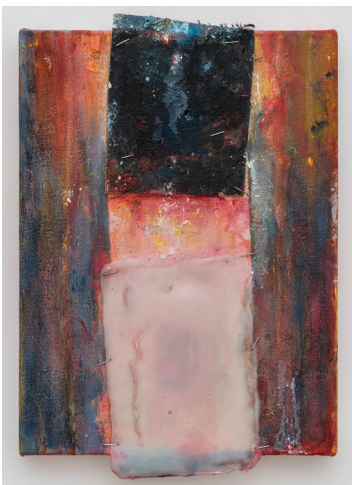

Barbara Laube
Inner Rhythm, 2024
oil paint, Jade glue, mixed media on canvas
12 x 9 inches (30.4 x 22.8 cm)