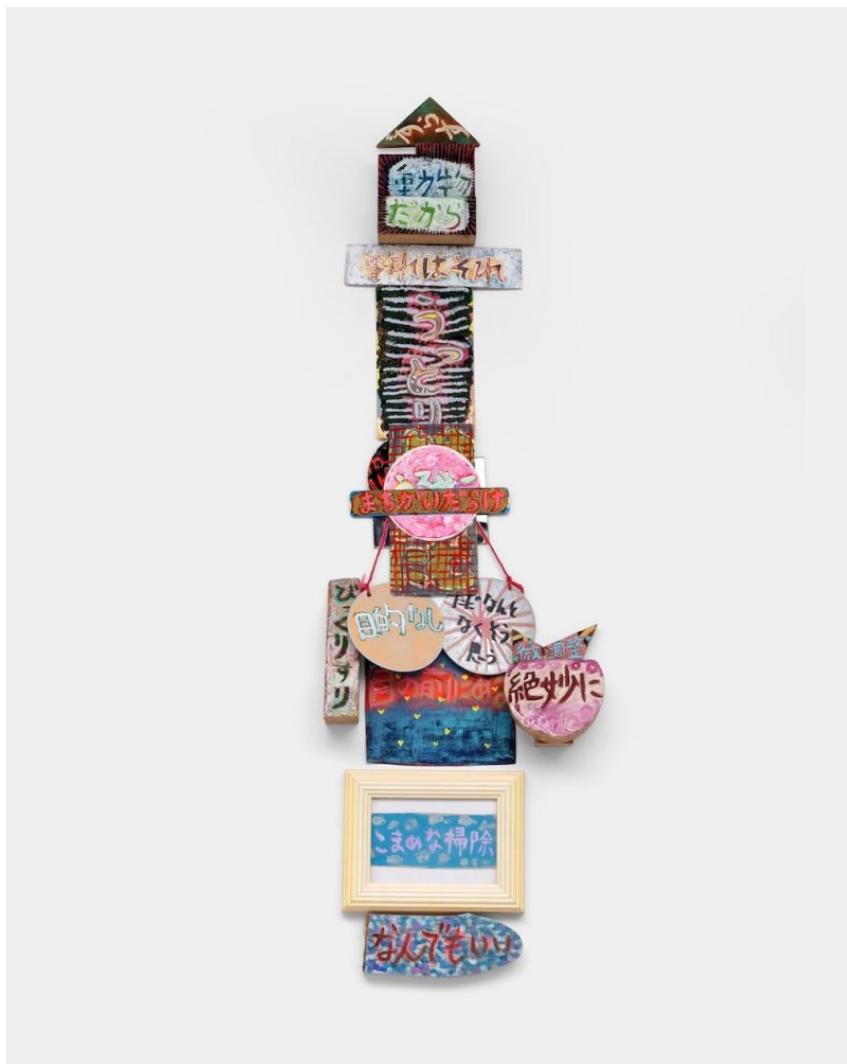

Miho Dohi

fascinated うつとり, 2024

Wood, paper, frame, mirror, yarn and acrylic

37 3/4 x 11 x 2 1/2 in

96 x 28 x 6.5 cm

(MIHDOH_2024_020)