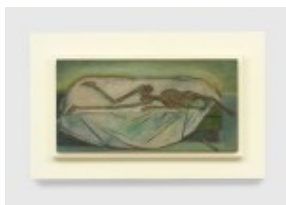

Once There Were Four, 1962

Oil on wood panel

39 1/2 x 32 5/8 inches

100.3 x 82.9 cm

Framed: 41 x 34 1/8 x 1 7/8 inches

104.1 x 86.7 x 4.8 cm

SERJO0023

Brook Hsu