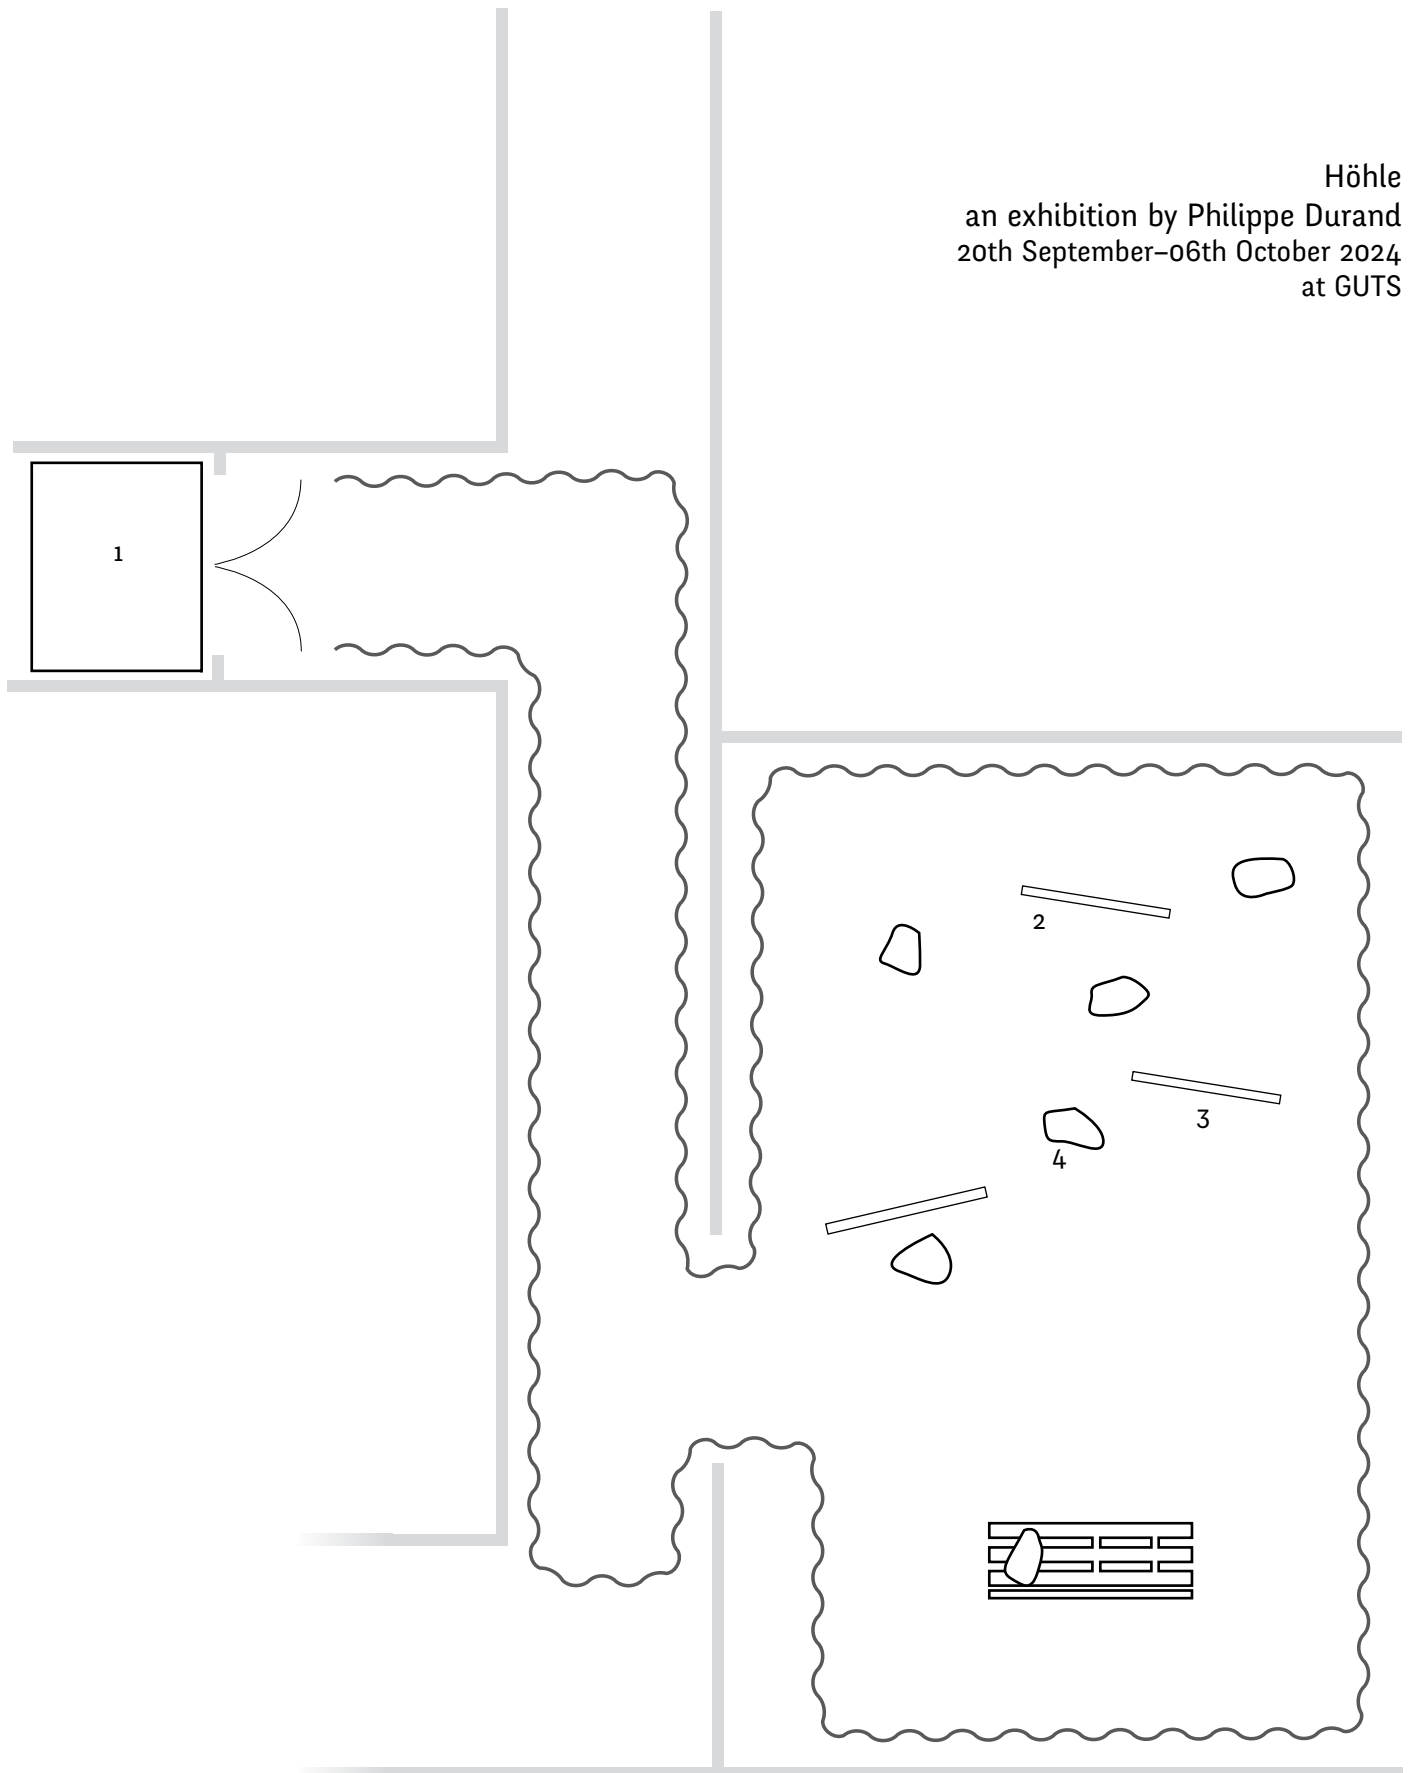

Höhle  
an exhibition by Philippe Durand  
20th September–06th October 2024  
at GUTS

- 1 Chauvet (elevator), print on blueback paper, 2024
- 2 Chauvet (point-paume), impression 2.5 Ricoh, 2022
- 3 Chauvet (hibou), impression 2.5 Ricoh, 2022
- 4 Grilles, photographic emulsion on marble pebbles, 2021