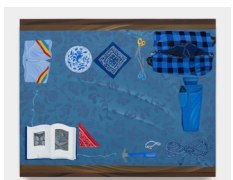

50.8 x 40.6 cm

REBECCA CAMACHO PRESENTS

Grass Stains, 2024
Gouache on panel
24 x 24 inches
61 x 61 cm

Mary Janes, 2024
Gouache on panel
18 x 18 inches
45.7 x 45.7 cm

Night and Day, You Are the One, 2024
Gouache on panel
60 x 40 inches
152.4 x 101.6 cm

Night Chores, 2024
Gouache on panel
24 x 36 inches
61 x 91.4 cm

Something Blue, 2024
Gouache on panel
16 x 20 inches
40.6 x 50.8 cm

Something Borrowed, 2024
Gouache on panel
30 x 22 inches
76.2 x 55.9 cm