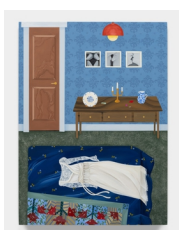

50.8 x 40.6 cm

REBECCA CAMACHO PRESENTS

Grass Stains, 2024
Gouache on panel
24 x 24 inches
61 x 61 cm

Mary Janes, 2024
Gouache on panel
18 x 18 inches
45.7 x 45.7 cm

Night and Day, You Are the One, 2024
Gouache on panel
60 x 40 inches
152.4 x 101.6 cm

Night Chores, 2024
Gouache on panel
24 x 36 inches
61 x 91.4 cm

Something Blue, 2024
Gouache on panel
16 x 20 inches
40.6 x 50.8 cm

Something Borrowed, 2024
Gouache on panel
30 x 22 inches
76.2 x 55.9 cm