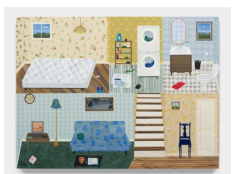

REBECCA CAMACHO PRESENTS

ANNE BUCKWALTER

I Will Clean the Closet, I Will Climb the Stairs

19 September through 2 November 2024

From the right :

Braided Rug with Boots, 2024

Gouache on panel

18 x 28 inches

101.6 x 101.6 cm

Gemini Season, 2024

Gouache on panel

20 x 16 inches

50.8 x 40.6 cm

Gingham Ironing Board, 2024

Gouache on panel

20 x 16 inches

50.8 x 40.6 cm

REBECCA CAMACHO PRESENTS

Grass Stains, 2024
Gouache on panel
24 x 24 inches
61 x 61 cm

Mary Janes, 2024
Gouache on panel
18 x 18 inches
45.7 x 45.7 cm

Night and Day, You Are the One, 2024
Gouache on panel
60 x 40 inches
152.4 x 101.6 cm

Night Chores, 2024
Gouache on panel
24 x 36 inches
61 x 91.4 cm

Something Blue, 2024
Gouache on panel
16 x 20 inches
40.6 x 50.8 cm

Something Borrowed, 2024
Gouache on panel
30 x 22 inches
76.2 x 55.9 cm