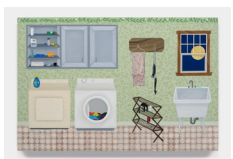

Night Chores, 2024
Gouache on panel
24 x 36 inches
61 x 91.4 cm

Something Blue, 2024
Gouache on panel
16 x 20 inches
40.6 x 50.8 cm

Something Borrowed, 2024
Gouache on panel
30 x 22 inches
76.2 x 55.9 cm