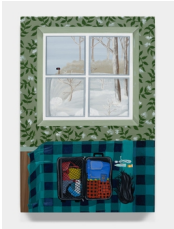

Leaving Home in January, 2024
Gouache on panel
18 x 12 inches
45.7 x 30.5 cm