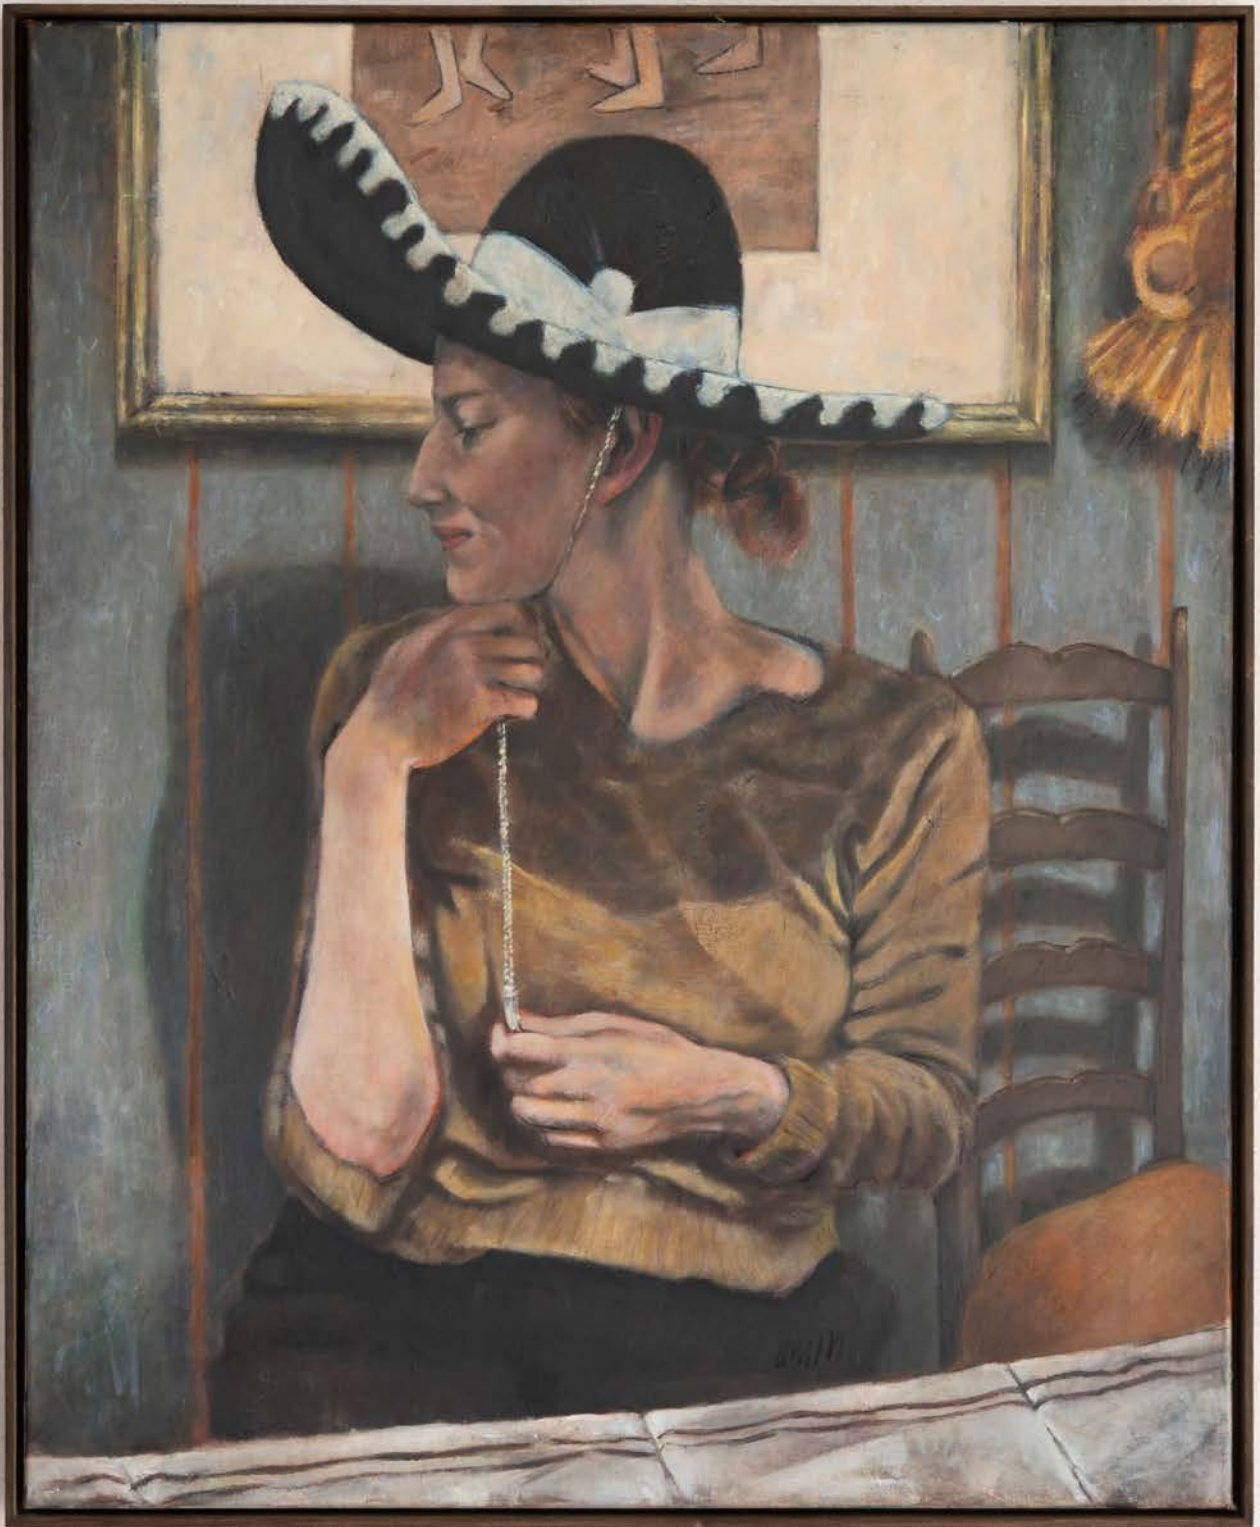

Luigi Ghirri
Bitonto (Serie: Paesaggio Italiano), 1990

Crèveœur

Barbara Wesolowska
Forgetting, 2024
Oil on canvas, 50 × 40 × 1.8 cm

Crèveœur

Crève-cœur

Ernst Yohji Jaeger
To be titled, 2024
Oil on canvas, 82 × 67 cm framed