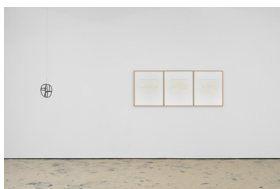

Photo credits | max goelitz

**spectral void [ma] | Jürgen Partenheimer**  
**13 September – 9 November 2024**

Please note the following photo credits and courtesies:

Installation view  
Jürgen Partenheimer  
*spectral void [ma]* 2024

Courtesy of max goelitz  
Copyright of the artist  
Photo: Marjorie Brunet Plaza

Installation view  
Jürgen Partenheimer  
*spectral void [ma]* 2024

Courtesy of max goelitz  
Copyright of the artist  
Photo: Marjorie Brunet Plaza