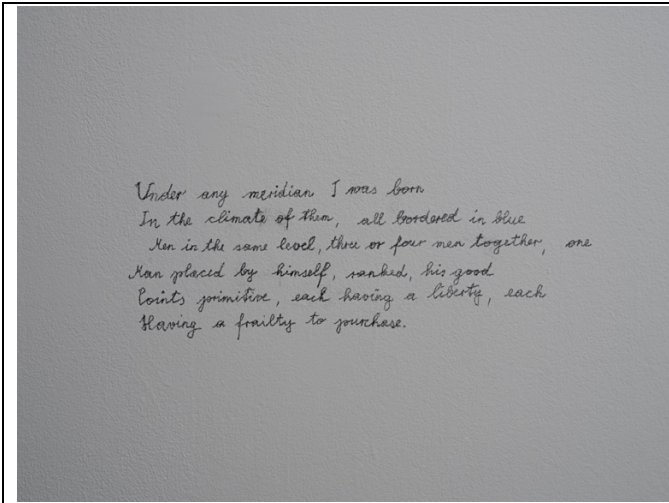

Installation view

*You do not leave traces of your presence,
just of your acts*, 2024,
KH Künstler:innenhaus Bremen

Photo: Fred Dott

Gernot Wieland
***A Shift in Perspective, Told and Sung by
a Voice from y Childhood***, 2023–2024
Different materials, dimensions Variable

Installation view
*You do not leave traces of your presence,
just of your acts*, 2024,
KH Künstler:innenhaus Bremen

Photo: Fred Dott

Carla Åhlander
Untitled, 2024
Black and white photograph
30 x 45 cm

Installation view
*You do not leave traces of your presence,
just of your acts*, 2024,
KH Künstler:innenhaus Bremen

Photo: Fred Dott

Exhibition view **Gernot Wieland, *You do
not leave traces of your presence, just
of your acts***, 2024,
KH Künstler:innenhaus Bremen

Photo: Fred Dott

Lisa Robertson

Excerpt of the poem **A Record**, 2006
The Men, Bookhug, Toronto