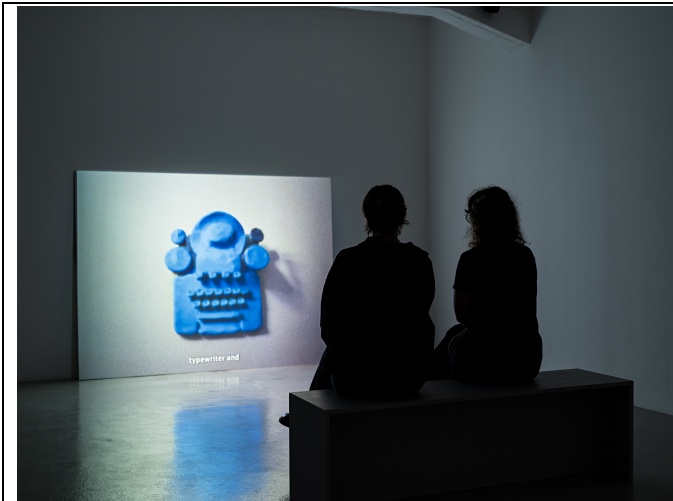

Exhibition view **Gernot Wieland, *You do not leave traces of your presence, just of your acts*, 2024**,
KH Künstler:innenhaus Bremen

Photo: Fred Dott

Gernot Wieland
***You do not leave traces of your presence, just of your acts*, 2024**
Super-8-Film/HD Video
15:44 min

Installation view
*You do not leave traces of your presence,
just of your acts*, 2024, KH
Künstler:innenhaus Bremen

Photo: Fred Dott

Gernot Wieland
You do not leave traces of your presence, just of your acts, 2024
Super-8-Film/HD Video
15:44 min

Installation view
You do not leave traces of your presence, just of your acts, 2024, KH
Künstler:innenhaus Bremen

Photo: Fred Dott

Gernot Wieland
You do not leave traces of your presence, just of your acts, 2024
Super-8-Film/HD Video
15:44 min