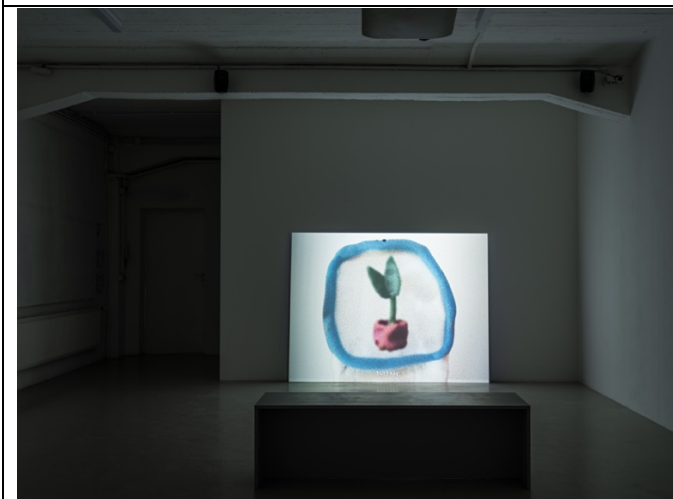

Installation view
*You do not leave traces of your presence,
just of your acts*, 2024, KH
Künstler:innenhaus Bremen

Photo: Fred Dott

Gernot Wieland
You do not leave traces of your presence, just of your acts, 2024
Super-8-Film/HD Video
15:44 min

Installation view
You do not leave traces of your presence, just of your acts, 2024, KH
Künstler:innenhaus Bremen

Photo: Fred Dott

Gernot Wieland
You do not leave traces of your presence, just of your acts, 2024
Super-8-Film/HD Video
15:44 min