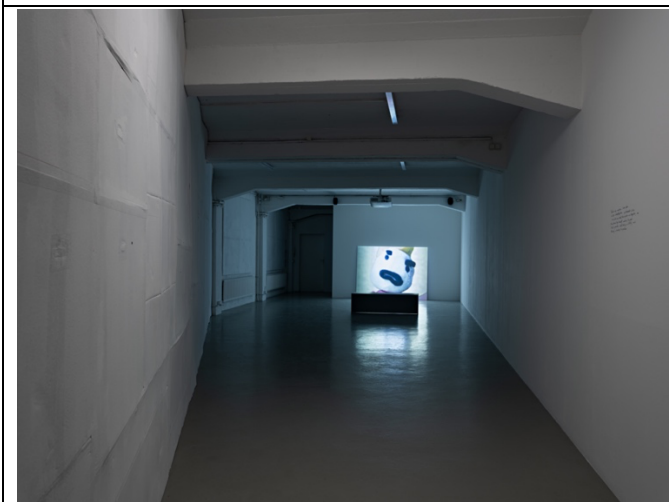

Gernot Wieland

***You do not leave traces of your
presence, just of your acts***, 2024

Super-8-Film/HD Video
15:44 min

Installation view
*You do not leave traces of your presence,
just of your acts*, 2024,
KH Künstler:innenhaus Bremen

Photo: Fred Dott