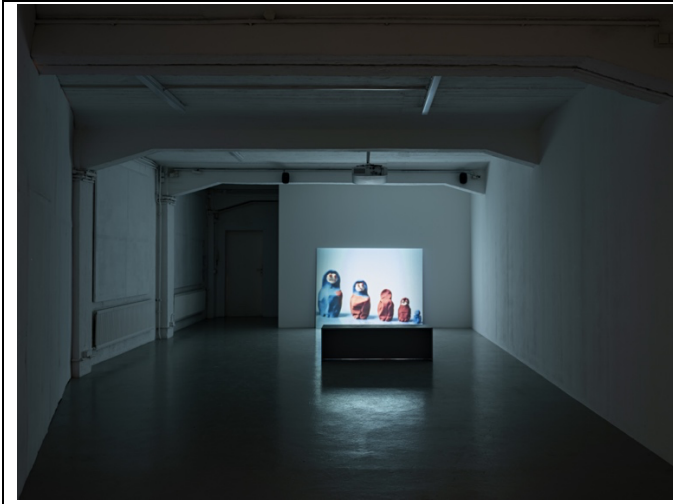

Gernot Wieland

***You do not leave traces of your presence, just of your acts*, 2024**

Super-8-Film/HD Video

15:44 min

Installation view

You do not leave traces of your presence, just of your acts, 2024,

KH Künstler:innenhaus Bremen

Photo: Fred Dott

For more information please contact Clara Kramer/KH Künstler:innenhaus Bremen at: presse@kh-bremen.de or +49 421 508 598.