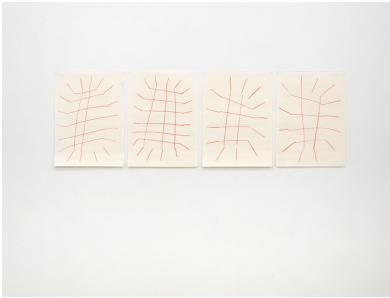

Esther Kläs

path of maybe, 2019

4 parts, pastel on paper
each 62 × 45,5 cm, total
dimension: 62 × 190,4 cm

P, 2020

colored silicon, water based
resin, chalk, wire
193 x 203 x 237 cm;
chalk writing variable

Riso (v), 2020

linen, oil paint, wood, metal clips
265 × 97 cm

Riso (b), 2020

linen, oil paint, wood, metal clips
265 × 97 cm

A (1), 2020
Bronze
29 x 196 x 4 cm

A (2), 2020
Bronze
29 x 196 x 4 cm

A (3), 2020
Bronze
29 x 196 x 4 cm

++ ^, 2020
water based resin, pigment
each 11 x 40 x 42 cm; 18,5 x 75 x 60 cm
total dimension 18,5 x 129 x 60 cm