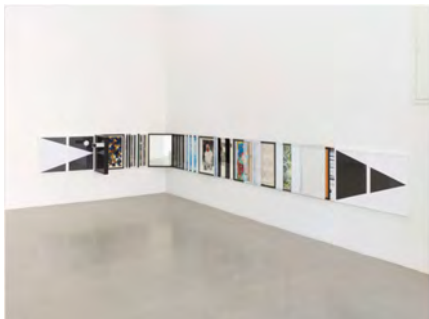

Kadel Willborn
Birkenstr. 3
D – 40233 Düsseldorf

info@kadel-willborn.de
www.kadel-willborn.de

Die Zerbrochene Uhr, 2020
mixed media on canvas
200 x 160 cm

>|< as space. Not as position., 2020
pencil on paper
45 x 45 cm

info@kadel-willborn.de
www.kadel-willborn.de

perpetual inversion, 2018
paper and epoxy on board
103 x 70 x 6 cm

Synchronizität, 2020
acrylic, indian ink, mirror, framed canvas
103 x 83 cm

Little image-shrine for a roadside, 2020
50 parts, gouache on paper, painting, writing,
photo, collage, drawing
43 x 110 x 34 cm