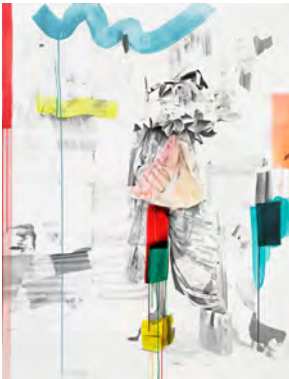

Kadel Willborn
Birkenstr. 3
D – 40233 Düsseldorf

info@kadel-willborn.de
www.kadel-willborn.de

Painted Photograph

Helen Feifel
Stage 2, 2020
painted photograph,
180 x 138 cm

Helen Feifel
Stage 5, 2020
painted photograph,
187 x 138 cm

Helen Feifel
Stage 1, 2020
painted photograph,
180 x 138 cm

Helen Feifel
Stage 4, 2020
painted photograph,
187 x 138 cm

Kadel Willborn
Birkenstr. 3
D – 40233 Düsseldorf

info@kadel-willborn.de
www.kadel-willborn.de